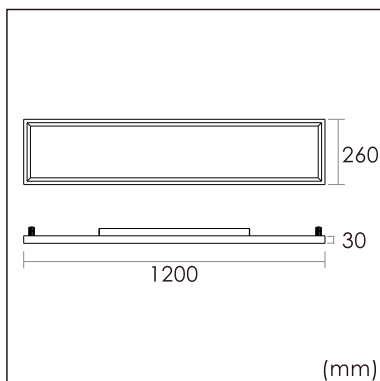

Odin-CS0

Surface mounted luminaires

23.013.24010

GENERAL

Ceiling
Surface
White
IP20
indirect 1200 lm
direct 4200 lm
total 5400 lm
Beam Angle \uparrow 110°/90° \downarrow
UGR<19

LED

4000K neutral white
CRI \geq 80
L80(B10)50,000H
SDCM <3

PHYSICAL

length 1200 mm
width 260 mm
height 30 mm
5.85 kg

ELECTRICAL

60W
100 lm/W
1-10V Dimming
AC200~240V

The data values for the luminous flux are initially subject to a tolerance of +/- 10%, those for the electrical connected load are initially subject to a tolerance of +/- 10%, and those for the colour temperature are initially subject to a tolerance of +/- 150 K. Product illustrations serve as examples and may differ from the original. No liability is assumed for typographical or printing errors. We reserve the right to make alterations in the interest of improving our products.