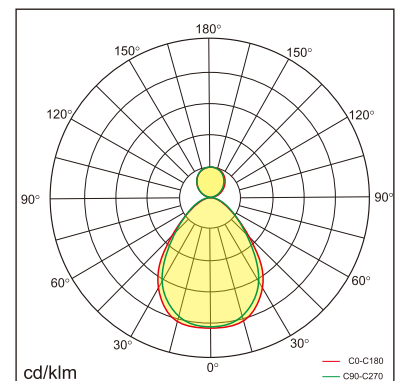

Odin-CS0

Surface mounted luminaires

23.013.24010

GENERAL

Ceiling
Surface
White
IP20
indirect 1200 lm
direct 4200 lm
total 5400 lm
Beam Angle \uparrow 110°/90° \downarrow
UGR<19

LED

4000K neutral white
CRI \geq 80
L80(B10)50,000H
SDCM <3

PHYSICAL

length 1200 mm
width 260 mm
height 30 mm
5.85 kg

ELECTRICAL

60W
100 lm/W
1-10V Dimming
AC200~240V

The data values for the luminous flux are initially subject to a tolerance of +/- 10%, those for the electrical connected load are initially subject to a tolerance of +/- 10%, and those for the colour temperature are initially subject to a tolerance of +/- 150 K. Product illustrations serve as examples and may differ from the original. No liability is assumed for typographical or printing errors. We reserve the right to make alterations in the interest of improving our products.