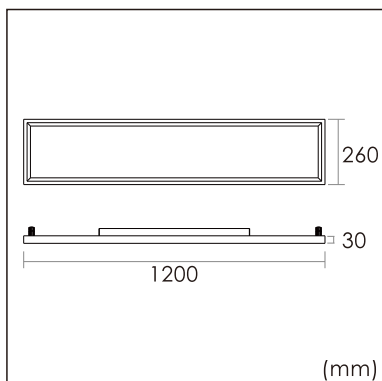

Odin-CS0

Surface mounted luminaires

23.013.33005

GENERAL

Ceiling
Surface
Silver
IP20
indirect 1200 lm
direct 4200 lm
total 5400 lm
Beam Angle $\uparrow 110^\circ/90^\circ \downarrow$
UGR<19

LED

3000K warm white
CRI ≥ 80
L80(B10)50,000H
SDCM <3

PHYSICAL

length 1200 mm
width 260 mm
height 30 mm
5.85 kg

ELECTRICAL

60W
100 lm/W
No Dimming
AC200~240V

The data values for the luminous flux are initially subject to a tolerance of +/- 10%, those for the electrical connected load are initially subject to a tolerance of +/- 10%, and those for the colour temperature are initially subject to a tolerance of +/- 150 K. Product illustrations serve as examples and may differ from the original. No liability is assumed for typographical or printing errors. We reserve the right to make alterations in the interest of improving our products.