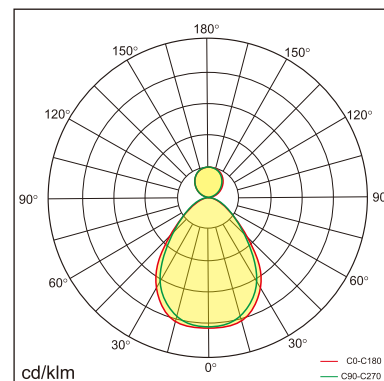

Odin-CS0

Surface mounted luminaires

23.013.33005

GENERAL

Ceiling
Surface
Silver
IP20
indirect 1200 lm
direct 4200 lm
total 5400 lm
Beam Angle $\uparrow 110^\circ/90^\circ \downarrow$
UGR<19

LED

3000K warm white
CRI ≥ 80
L80(B10)50,000H
SDCM <3

PHYSICAL

length 1200 mm
width 260 mm
height 30 mm
5.85 kg

ELECTRICAL

60W
100 lm/W
No Dimming
AC200~240V

The data values for the luminous flux are initially subject to a tolerance of +/- 10%, those for the electrical connected load are initially subject to a tolerance of +/- 10%, and those for the colour temperature are initially subject to a tolerance of +/- 150 K. Product illustrations serve as examples and may differ from the original. No liability is assumed for typographical or printing errors. We reserve the right to make alterations in the interest of improving our products.