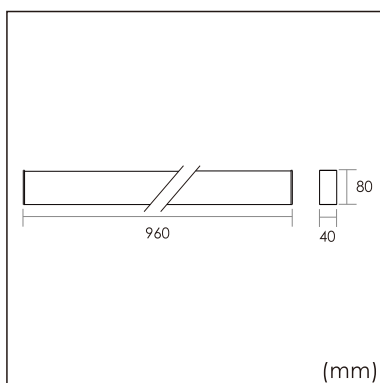

Freyr-C2

Surface mounted luminaires

23.010.23003

GENERAL

Ceiling
Surface
White
IP20
3000 lm
Beam Angle 50°
UGR<10

LED

3000K warm white
CRI ≥ 80
L80(B10)50,000H
SDCM <3

PHYSICAL

length 960 mm
width 40 mm
height 80 mm
2.6 kg

ELECTRICAL

30W
100 lm/W
No Dimming
AC200~240V

The data values for the luminous flux are initially subject to a tolerance of +/- 10%, those for the electrical connected load are initially subject to a tolerance of +/- 10%, and those for the colour temperature are initially subject to a tolerance of +/- 150 K. Product illustrations serve as examples and may differ from the original. No liability is assumed for typographical or printing errors. We reserve the right to make alterations in the interest of improving our products.