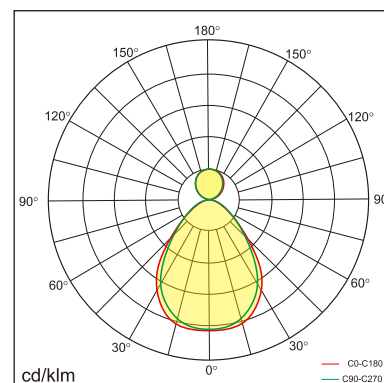

Odin-CR0

Surface mounted luminaires

23.011.24016

GENERAL

Ceiling
Surface
White
IP20
indirect 1200 lm
direct 4200 lm
total 5400 lm
Beam Angle $\uparrow 110^\circ/90^\circ \downarrow$
UGR<19

LED

4000K neutral white
CRI ≥ 80
L80(B10)50,000H
SDCM <3

PHYSICAL

length 1200 mm
width 260 mm
height 30 mm
6.15 kg

ELECTRICAL

60W
100 lm/W
DALI Dimming
AC200~240V

The data values for the luminous flux are initially subject to a tolerance of +/- 10%, those for the electrical connected load are initially subject to a tolerance of +/- 10%, and those for the colour temperature are initially subject to a tolerance of +/- 150 K. Product illustrations serve as examples and may differ from the original. No liability is assumed for typographical or printing errors. We reserve the right to make alterations in the interest of improving our products.