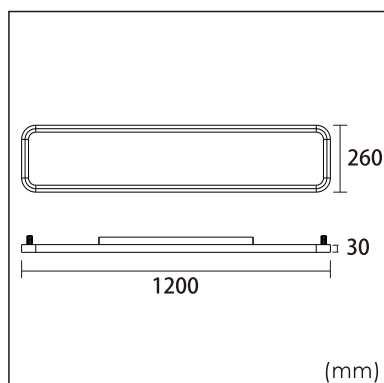

Odin-CR0

Surface mounted luminaires

23.011.24016

GENERAL

Ceiling
Surface
White
IP20
indirect 1200 lm
direct 4200 lm
total 5400 lm
Beam Angle $\uparrow 110^\circ/90^\circ \downarrow$
UGR<19

LED

4000K neutral white
CRI ≥ 80
L80(B10)50,000H
SDCM <3

PHYSICAL

length 1200 mm
width 260 mm
height 30 mm
6.15 kg

ELECTRICAL

60W
100 lm/W
DALI Dimming
AC200~240V

The data values for the luminous flux are initially subject to a tolerance of +/- 10%, those for the electrical connected load are initially subject to a tolerance of +/- 10%, and those for the colour temperature are initially subject to a tolerance of +/- 150 K. Product illustrations serve as examples and may differ from the original. No liability is assumed for typographical or printing errors. We reserve the right to make alterations in the interest of improving our products.