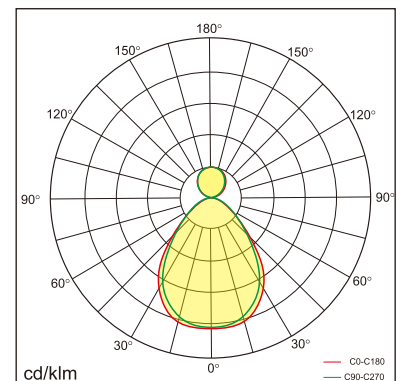

Odin-CR0

Surface mounted luminaires

23.011.13001

GENERAL

Ceiling
Surface
black
IP20
indirect 1200 lm
direct 4200 lm
total 5400 lm
Beam Angle \uparrow 110°/90° \downarrow
UGR<19

LED

3000K warm white
CRI \geq 80
L80(B10)50,000H
SDCM <3

PHYSICAL

length 1200 mm
width 260 mm
height 30 mm
6.15 kg

ELECTRICAL

60W
100 lm/W
No Dimming
AC200~240V

The data values for the luminous flux are initially subject to a tolerance of +/- 10%, those for the electrical connected load are initially subject to a tolerance of +/- 10%, and those for the colour temperature are initially subject to a tolerance of +/- 150 K. Product illustrations serve as examples and may differ from the original. No liability is assumed for typographical or printing errors. We reserve the right to make alterations in the interest of improving our products.