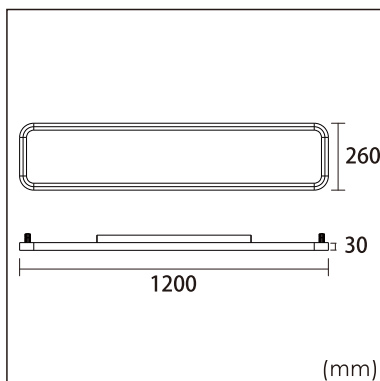

Odin-CR0

Surface mounted luminaires

23.011.13001

GENERAL

Ceiling
Surface
black
IP20
indirect 1200 lm
direct 4200 lm
total 5400 lm
Beam Angle \uparrow 110°/90° \downarrow
UGR<19

LED

3000K warm white
CRI \geq 80
L80(B10)50,000H
SDCM <3

PHYSICAL

length 1200 mm
width 260 mm
height 30 mm
6.15 kg

ELECTRICAL

60W
100 lm/W
No Dimming
AC200~240V

The data values for the luminous flux are initially subject to a tolerance of +/- 10%, those for the electrical connected load are initially subject to a tolerance of +/- 10%, and those for the colour temperature are initially subject to a tolerance of +/- 150 K. Product illustrations serve as examples and may differ from the original. No liability is assumed for typographical or printing errors. We reserve the right to make alterations in the interest of improving our products.