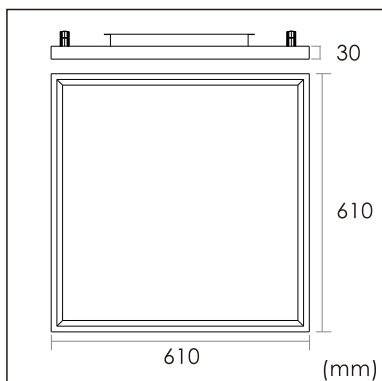

Odin-CS1

Surface mounted luminaires

23.014.23015

GENERAL

Ceiling
Surface
White
IP20
indirect 1300 lm
direct 4000 lm
total 5300 lm
Beam Angle $\uparrow 110^\circ/90^\circ \downarrow$
UGR<19

LED

3000K warm white
CRI ≥ 80
L80(B10)50,000H
SDCM <3

PHYSICAL

length 610 mm
width 610 mm
height 30 mm
5.85 kg

ELECTRICAL

60W
100 lm/W
DALI Dimming
AC200~240V

The data values for the luminous flux are initially subject to a tolerance of +/- 10%, those for the electrical connected load are initially subject to a tolerance of +/- 10%, and those for the colour temperature are initially subject to a tolerance of +/- 150 K. Product illustrations serve as examples and may differ from the original. No liability is assumed for typographical or printing errors. We reserve the right to make alterations in the interest of improving our products.