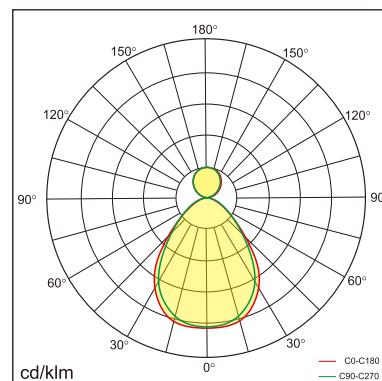

Odin-CS1

Surface mounted luminaires

23.014.23015

GENERAL

Ceiling
Surface
White
IP20
indirect 1300 lm
direct 4000 lm
total 5300 lm
Beam Angle $\uparrow 110^\circ/90^\circ \downarrow$
UGR<19

LED

3000K warm white
CRI ≥ 80
L80(B10)50,000H
SDCM <3

PHYSICAL

length 610 mm
width 610 mm
height 30 mm
5.85 kg

ELECTRICAL

60W
100 lm/W
DALI Dimming
AC200~240V

The data values for the luminous flux are initially subject to a tolerance of +/- 10%, those for the electrical connected load are initially subject to a tolerance of +/- 10%, and those for the colour temperature are initially subject to a tolerance of +/- 150 K. Product illustrations serve as examples and may differ from the original. No liability is assumed for typographical or printing errors. We reserve the right to make alterations in the interest of improving our products.