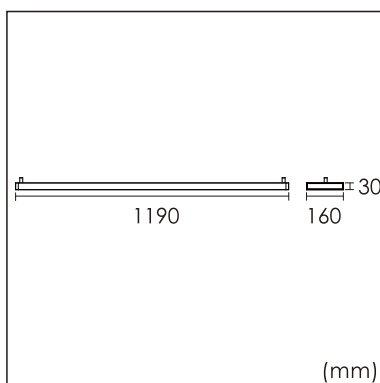

Freyr-C1

Surface mounted luminaires

23.009.34018

GENERAL

Ceiling
Surface
Silver
IP20
4500 lm
Beam Angle 50°
UGR<10

LED

4000K neutral white
CRI ≥ 80
L80(B10)50,000H
SDCM <3

PHYSICAL

length 1190 mm
width 160 mm
height 30 mm
3.6 kg

ELECTRICAL

40W
110 lm/W
DALI Dimming
AC200~240V

The data values for the luminous flux are initially subject to a tolerance of +/- 10%, those for the electrical connected load are initially subject to a tolerance of +/- 10%, and those for the colour temperature are initially subject to a tolerance of +/- 150 K. Product illustrations serve as examples and may differ from the original. No liability is assumed for typographical or printing errors. We reserve the right to make alterations in the interest of improving our products.