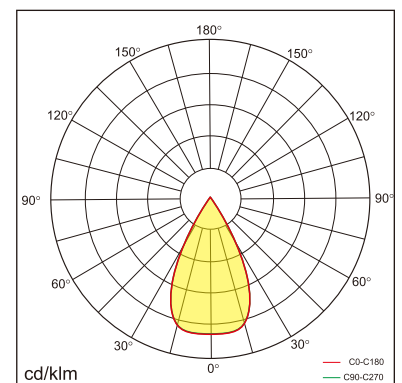

Freyr-C1

Surface mounted luminaires

23.009.34018

GENERAL

Ceiling
Surface
Silver
IP20
4500 lm
Beam Angle 50°
UGR<10

LED

4000K neutral white
CRI ≥ 80
L80(B10)50,000H
SDCM <3

PHYSICAL

length 1190 mm
width 160 mm
height 30 mm
3.6 kg

ELECTRICAL

40W
110 lm/W
DALI Dimming
AC200~240V

The data values for the luminous flux are initially subject to a tolerance of +/- 10%, those for the electrical connected load are initially subject to a tolerance of +/- 10%, and those for the colour temperature are initially subject to a tolerance of +/- 150 K. Product illustrations serve as examples and may differ from the original. No liability is assumed for typographical or printing errors. We reserve the right to make alterations in the interest of improving our products.