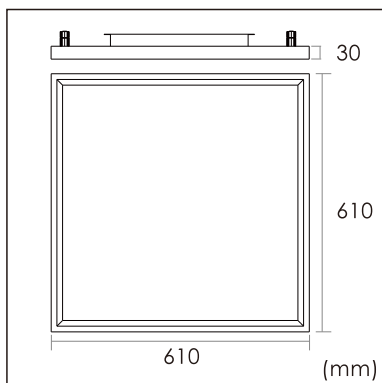

Odin-CS1

Surface mounted luminaires

23.014.14002

GENERAL

Ceiling
Surface
black
IP20
indirect 1300 lm
direct 4000 lm
total 5300 lm
Beam Angle $\uparrow 110^\circ/90^\circ\downarrow$
UGR<19

LED

4000K neutral white
CRI ≥ 80
L80(B10)50,000H
SDCM <3

PHYSICAL

length 610 mm
width 610 mm
height 30 mm
5.85 kg

ELECTRICAL

60W
100 lm/W
No Dimming
AC200~240V

The data values for the luminous flux are initially subject to a tolerance of +/- 10%, those for the electrical connected load are initially subject to a tolerance of +/- 10%, and those for the colour temperature are initially subject to a tolerance of +/- 150 K. Product illustrations serve as examples and may differ from the original. No liability is assumed for typographical or printing errors. We reserve the right to make alterations in the interest of improving our products.