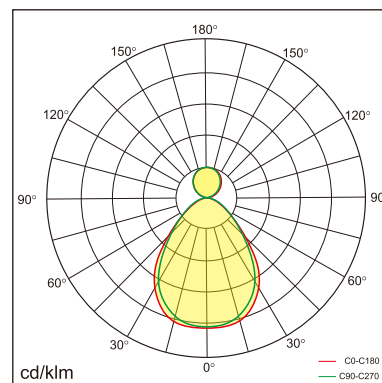

Odin-CS1

Surface mounted luminaires

23.014.14002

GENERAL

Ceiling
Surface
black
IP20
indirect 1300 lm
direct 4000 lm
total 5300 lm
Beam Angle $\uparrow 110^\circ/90^\circ\downarrow$
UGR<19

LED

4000K neutral white
CRI ≥ 80
L80(B10)50,000H
SDCM <3

PHYSICAL

length 610 mm
width 610 mm
height 30 mm
5.85 kg

ELECTRICAL

60W
100 lm/W
No Dimming
AC200~240V

The data values for the luminous flux are initially subject to a tolerance of +/- 10%, those for the electrical connected load are initially subject to a tolerance of +/- 10%, and those for the colour temperature are initially subject to a tolerance of +/- 150 K. Product illustrations serve as examples and may differ from the original. No liability is assumed for typographical or printing errors. We reserve the right to make alterations in the interest of improving our products.