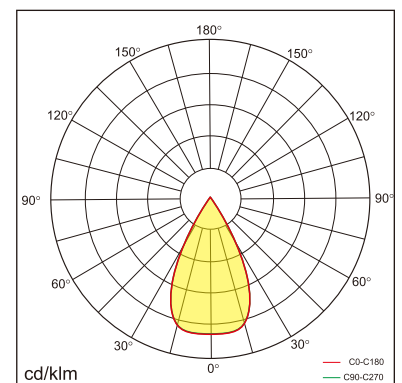

Freyr-C1

Surface mounted luminaires

23.009.13007

GENERAL

Ceiling
Surface
black
IP20
4500 lm
Beam Angle 50°
UGR<10

LED

3000K warm white
CRI ≥ 80
L80(B10)50,000H
SDCM <3

PHYSICAL

length 1190 mm
width 160 mm
height 30 mm
3.6 kg

ELECTRICAL

40W
110 lm/W
1-10V Dimming
AC200~240V

The data values for the luminous flux are initially subject to a tolerance of +/- 10%, those for the electrical connected load are initially subject to a tolerance of +/- 10%, and those for the colour temperature are initially subject to a tolerance of +/- 150 K. Product illustrations serve as examples and may differ from the original. No liability is assumed for typographical or printing errors. We reserve the right to make alterations in the interest of improving our products.