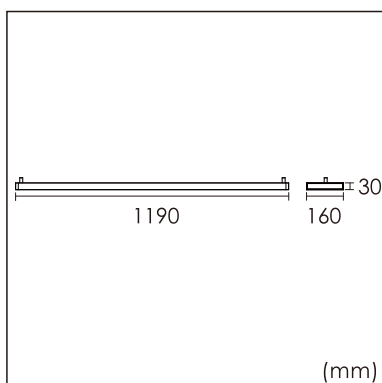

Freyr-C1

Surface mounted luminaires

23.009.13007

GENERAL

Ceiling
Surface
black
IP20
4500 lm
Beam Angle 50°
UGR<10

LED

3000K warm white
CRI ≥ 80
L80(B10)50,000H
SDCM <3

PHYSICAL

length 1190 mm
width 160 mm
height 30 mm
3.6 kg

ELECTRICAL

40W
110 lm/W
1-10V Dimming
AC200~240V

The data values for the luminous flux are initially subject to a tolerance of +/- 10%, those for the electrical connected load are initially subject to a tolerance of +/- 10%, and those for the colour temperature are initially subject to a tolerance of +/- 150 K. Product illustrations serve as examples and may differ from the original. No liability is assumed for typographical or printing errors. We reserve the right to make alterations in the interest of improving our products.