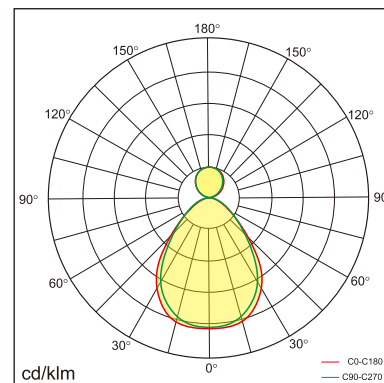

Odin-CR0

Surface mounted luminaires

23.011.24010

GENERAL

Ceiling
Surface
White
IP20
indirect 1200 lm
direct 4200 lm
total 5400 lm
Beam Angle \uparrow 110°/90° \downarrow
UGR<19

LED

4000K neutral white
CRI \geq 80
L80(B10)50,000H
SDCM <3

PHYSICAL

length 1200 mm
width 260 mm
height 30 mm
6.15 kg

ELECTRICAL

60W
100 lm/W
1-10V Dimming
AC200~240V

The data values for the luminous flux are initially subject to a tolerance of +/- 10%, those for the electrical connected load are initially subject to a tolerance of +/- 10%, and those for the colour temperature are initially subject to a tolerance of +/- 150 K. Product illustrations serve as examples and may differ from the original. No liability is assumed for typographical or printing errors. We reserve the right to make alterations in the interest of improving our products.