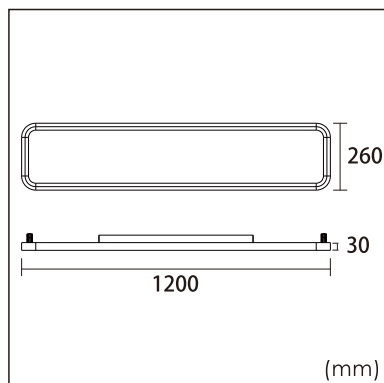

Odin-CR0

Surface mounted luminaires

23.011.24010

GENERAL

Ceiling
Surface
White
IP20
indirect 1200 lm
direct 4200 lm
total 5400 lm
Beam Angle \uparrow 110°/90° \downarrow
UGR<19

LED

4000K neutral white
CRI \geq 80
L80(B10)50,000H
SDCM <3

PHYSICAL

length 1200 mm
width 260 mm
height 30 mm
6.15 kg

ELECTRICAL

60W
100 lm/W
1-10V Dimming
AC200~240V

The data values for the luminous flux are initially subject to a tolerance of +/- 10%, those for the electrical connected load are initially subject to a tolerance of +/- 10%, and those for the colour temperature are initially subject to a tolerance of +/- 150 K. Product illustrations serve as examples and may differ from the original. No liability is assumed for typographical or printing errors. We reserve the right to make alterations in the interest of improving our products.