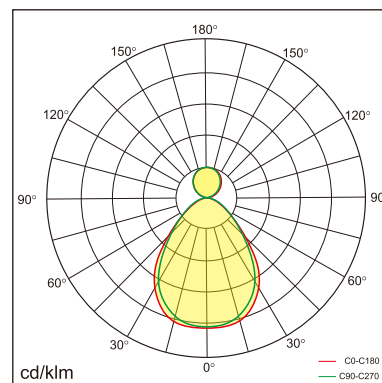

Odin-CS1

Surface mounted luminaires

23.014.33017

GENERAL

Ceiling
Surface
Silver
IP20
indirect 1300 lm
direct 4000 lm
total 5300 lm
Beam Angle $\uparrow 110^\circ/90^\circ \downarrow$
UGR<19

LED

3000K warm white
CRI ≥ 80
L80(B10)50,000H
SDCM <3

PHYSICAL

length 610 mm
width 610 mm
height 30 mm
5.85 kg

ELECTRICAL

60W
100 lm/W
DALI Dimming
AC200~240V

The data values for the luminous flux are initially subject to a tolerance of +/- 10%, those for the electrical connected load are initially subject to a tolerance of +/- 10%, and those for the colour temperature are initially subject to a tolerance of +/- 150 K. Product illustrations serve as examples and may differ from the original. No liability is assumed for typographical or printing errors. We reserve the right to make alterations in the interest of improving our products.