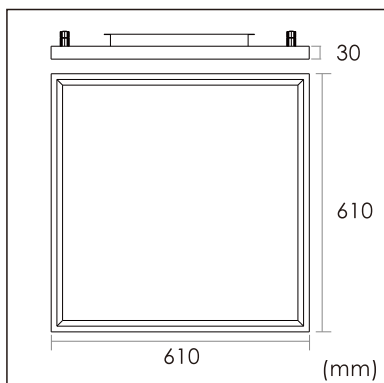

Odin-CS1

Surface mounted luminaires

23.014.33017

GENERAL

Ceiling
Surface
Silver
IP20
indirect 1300 lm
direct 4000 lm
total 5300 lm
Beam Angle $\uparrow 110^\circ/90^\circ \downarrow$
UGR<19

LED

3000K warm white
CRI ≥ 80
L80(B10)50,000H
SDCM <3

PHYSICAL

length 610 mm
width 610 mm
height 30 mm
5.85 kg

ELECTRICAL

60W
100 lm/W
DALI Dimming
AC200~240V

The data values for the luminous flux are initially subject to a tolerance of +/- 10%, those for the electrical connected load are initially subject to a tolerance of +/- 10%, and those for the colour temperature are initially subject to a tolerance of +/- 150 K. Product illustrations serve as examples and may differ from the original. No liability is assumed for typographical or printing errors. We reserve the right to make alterations in the interest of improving our products.