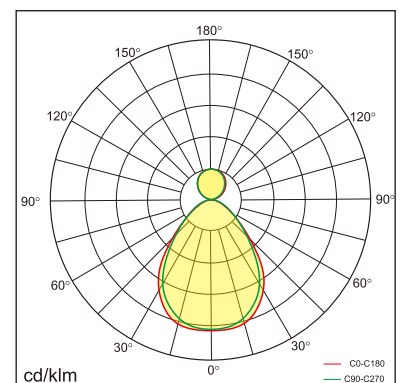

Odin-CR0

Surface mounted luminaires

23.011.13013

GENERAL

Ceiling
Surface
black
IP20
indirect 1200 lm
direct 4200 lm
total 5400 lm
Beam Angle $\uparrow 110^\circ/90^\circ \downarrow$
UGR<19

LED

3000K warm white
CRI ≥ 80
L80(B10)50,000H
SDCM <3

PHYSICAL

length 1200 mm
width 260 mm
height 30 mm
6.15 kg

ELECTRICAL

60W
100 lm/W
DALI Dimming
AC200~240V

The data values for the luminous flux are initially subject to a tolerance of +/- 10%, those for the electrical connected load are initially subject to a tolerance of +/- 10%, and those for the colour temperature are initially subject to a tolerance of +/- 150 K. Product illustrations serve as examples and may differ from the original. No liability is assumed for typographical or printing errors. We reserve the right to make alterations in the interest of improving our products.