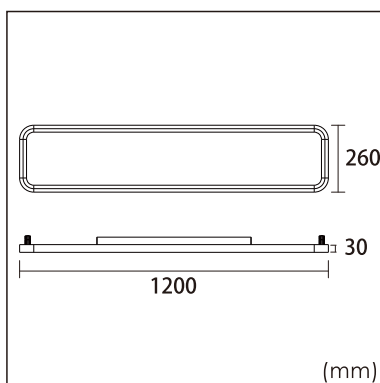

Odin-CR0

Surface mounted luminaires

23.011.13013

GENERAL

Ceiling
Surface
black
IP20
indirect 1200 lm
direct 4200 lm
total 5400 lm
Beam Angle $\uparrow 110^\circ/90^\circ \downarrow$
UGR<19

LED

3000K warm white
CRI ≥ 80
L80(B10)50,000H
SDCM <3

PHYSICAL

length 1200 mm
width 260 mm
height 30 mm
6.15 kg

ELECTRICAL

60W
100 lm/W
DALI Dimming
AC200~240V

The data values for the luminous flux are initially subject to a tolerance of +/- 10%, those for the electrical connected load are initially subject to a tolerance of +/- 10%, and those for the colour temperature are initially subject to a tolerance of +/- 150 K. Product illustrations serve as examples and may differ from the original. No liability is assumed for typographical or printing errors. We reserve the right to make alterations in the interest of improving our products.