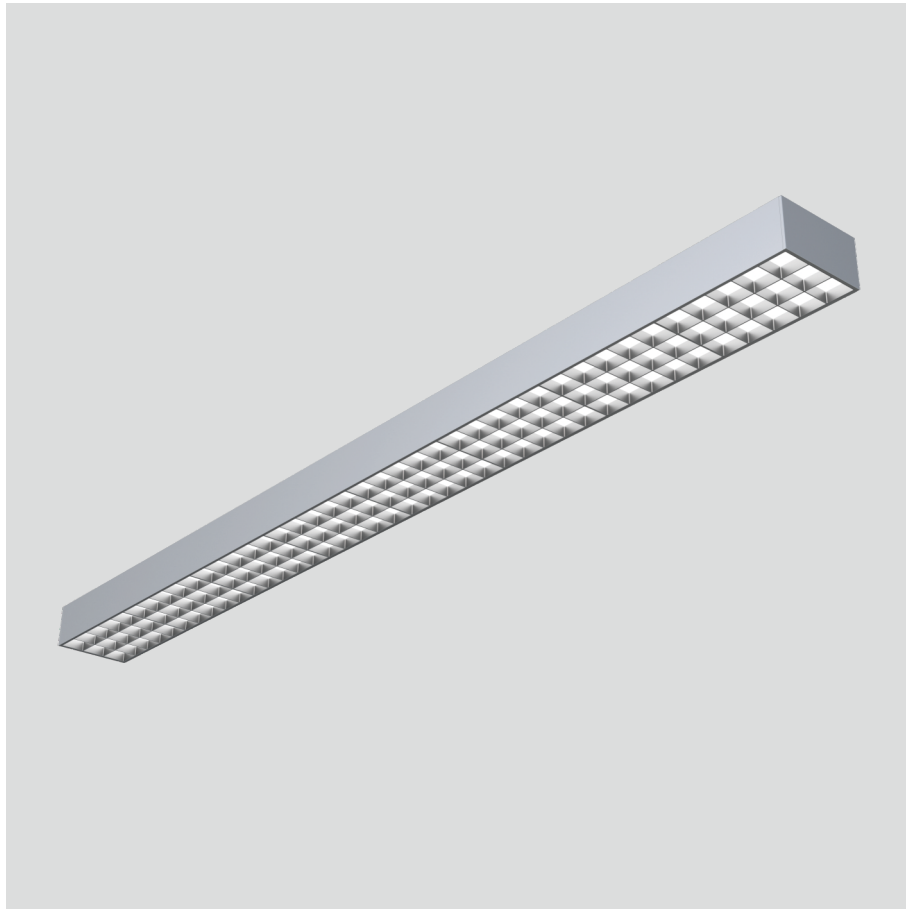

Frigg-C

Surface mounted luminaires

23.003.33011

GENERAL

Ceiling
Surface
Silver
IP20
3200 lm
Beam Angle 85°
UGR<17

LED

3000K warm white
CRI ≥ 80
L80(B10)50,000H
SDCM <3

PHYSICAL

length 1126 mm
width 96 mm
height 58 mm
3.2 kg

ELECTRICAL

40W
80 lm/W
1-10V Dimming
AC200~240V

The data values for the luminous flux are initially subject to a tolerance of +/- 10%, those for the electrical connected load are initially subject to a tolerance of +/- 10%, and those for the colour temperature are initially subject to a tolerance of +/- 150 K. Product illustrations serve as examples and may differ from the original. No liability is assumed for typographical or printing errors. We reserve the right to make alterations in the interest of improving our products.