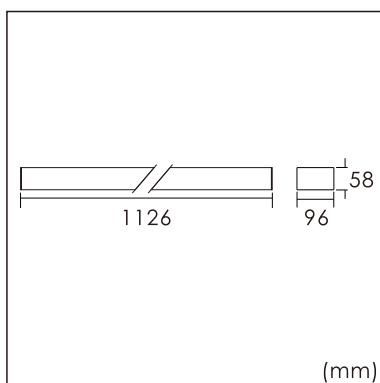

Frigg-C

Surface mounted luminaires

23.003.33011

GENERAL

Ceiling
Surface
Silver
IP20
3200 lm
Beam Angle 85°
UGR<17

LED

3000K warm white
CRI ≥ 80
L80(B10)50,000H
SDCM <3

PHYSICAL

length 1126 mm
width 96 mm
height 58 mm
3.2 kg

ELECTRICAL

40W
80 lm/W
1-10V Dimming
AC200~240V

The data values for the luminous flux are initially subject to a tolerance of +/- 10%, those for the electrical connected load are initially subject to a tolerance of +/- 10%, and those for the colour temperature are initially subject to a tolerance of +/- 150 K. Product illustrations serve as examples and may differ from the original. No liability is assumed for typographical or printing errors. We reserve the right to make alterations in the interest of improving our products.