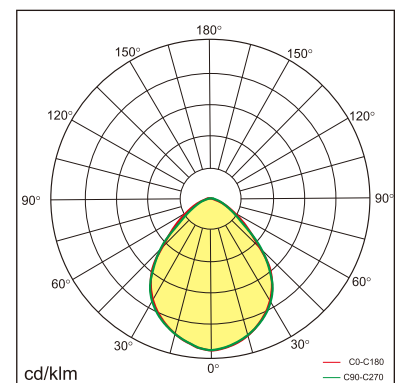

Frigg-C

Surface mounted luminaires

23.003.33011

GENERAL

Ceiling
Surface
Silver
IP20
3200 lm
Beam Angle 85°
UGR<17

LED

3000K warm white
CRI ≥ 80
L80(B10)50,000H
SDCM <3

PHYSICAL

length 1126 mm
width 96 mm
height 58 mm
3.2 kg

ELECTRICAL

40W
80 lm/W
1-10V Dimming
AC200~240V

The data values for the luminous flux are initially subject to a tolerance of +/- 10%, those for the electrical connected load are initially subject to a tolerance of +/- 10%, and those for the colour temperature are initially subject to a tolerance of +/- 150 K. Product illustrations serve as examples and may differ from the original. No liability is assumed for typographical or printing errors. We reserve the right to make alterations in the interest of improving our products.