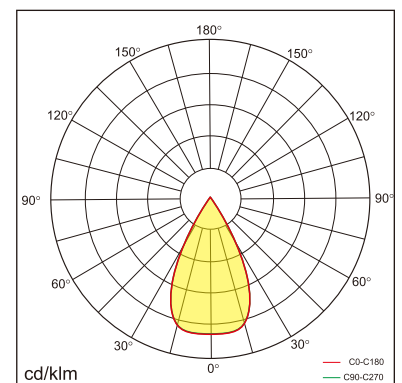

Freyr-C1

Surface mounted luminaires

23.009.34006

GENERAL

Ceiling
Surface
Silver
IP20
4500 lm
Beam Angle 50°
UGR<10

LED

4000K neutral white
CRI ≥ 80
L80(B10)50,000H
SDCM <3

PHYSICAL

length 1190 mm
width 160 mm
height 30 mm
3.6 kg

ELECTRICAL

40W
110 lm/W
No Dimming
AC200~240V

The data values for the luminous flux are initially subject to a tolerance of +/- 10%, those for the electrical connected load are initially subject to a tolerance of +/- 10%, and those for the colour temperature are initially subject to a tolerance of +/- 150 K. Product illustrations serve as examples and may differ from the original. No liability is assumed for typographical or printing errors. We reserve the right to make alterations in the interest of improving our products.