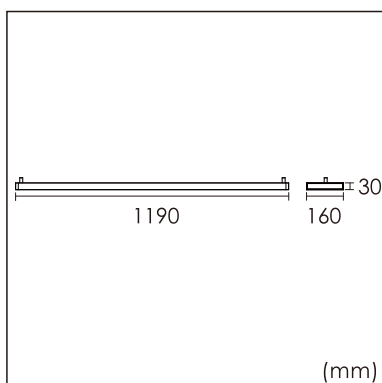

Freyr-C1

Surface mounted luminaires

23.009.34006

GENERAL

Ceiling
Surface
Silver
IP20
4500 lm
Beam Angle 50°
UGR<10

LED

4000K neutral white
CRI ≥ 80
L80(B10)50,000H
SDCM <3

PHYSICAL

length 1190 mm
width 160 mm
height 30 mm
3.6 kg

ELECTRICAL

40W
110 lm/W
No Dimming
AC200~240V

The data values for the luminous flux are initially subject to a tolerance of +/- 10%, those for the electrical connected load are initially subject to a tolerance of +/- 10%, and those for the colour temperature are initially subject to a tolerance of +/- 150 K. Product illustrations serve as examples and may differ from the original. No liability is assumed for typographical or printing errors. We reserve the right to make alterations in the interest of improving our products.