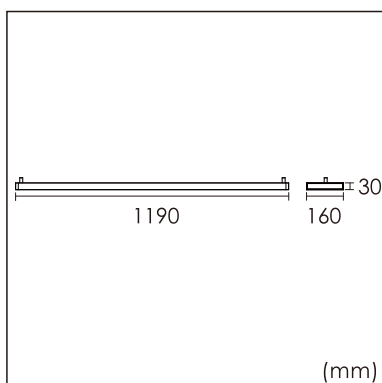

Freyr-C1

Surface mounted luminaires

23.009.33011

GENERAL

Ceiling
Surface
Silver
IP20
4500 lm
Beam Angle 50°
UGR<10

LED

3000K warm white
CRI ≥ 80
L80(B10)50,000H
SDCM <3

PHYSICAL

length 1190 mm
width 160 mm
height 30 mm
3.6 kg

ELECTRICAL

40W
110 lm/W
1-10V Dimming
AC200~240V

The data values for the luminous flux are initially subject to a tolerance of +/- 10%, those for the electrical connected load are initially subject to a tolerance of +/- 10%, and those for the colour temperature are initially subject to a tolerance of +/- 150 K. Product illustrations serve as examples and may differ from the original. No liability is assumed for typographical or printing errors. We reserve the right to make alterations in the interest of improving our products.