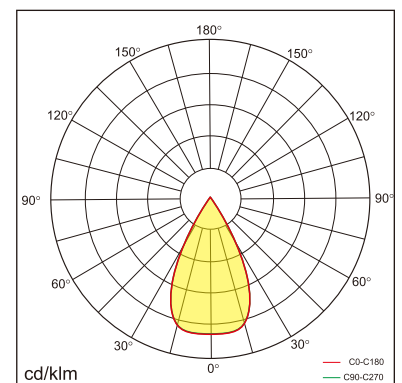

Freyr-C1

Surface mounted luminaires

23.009.33011

GENERAL

Ceiling
Surface
Silver
IP20
4500 lm
Beam Angle 50°
UGR<10

LED

3000K warm white
CRI ≥ 80
L80(B10)50,000H
SDCM <3

PHYSICAL

length 1190 mm
width 160 mm
height 30 mm
3.6 kg

ELECTRICAL

40W
110 lm/W
1-10V Dimming
AC200~240V

The data values for the luminous flux are initially subject to a tolerance of +/- 10%, those for the electrical connected load are initially subject to a tolerance of +/- 10%, and those for the colour temperature are initially subject to a tolerance of +/- 150 K. Product illustrations serve as examples and may differ from the original. No liability is assumed for typographical or printing errors. We reserve the right to make alterations in the interest of improving our products.