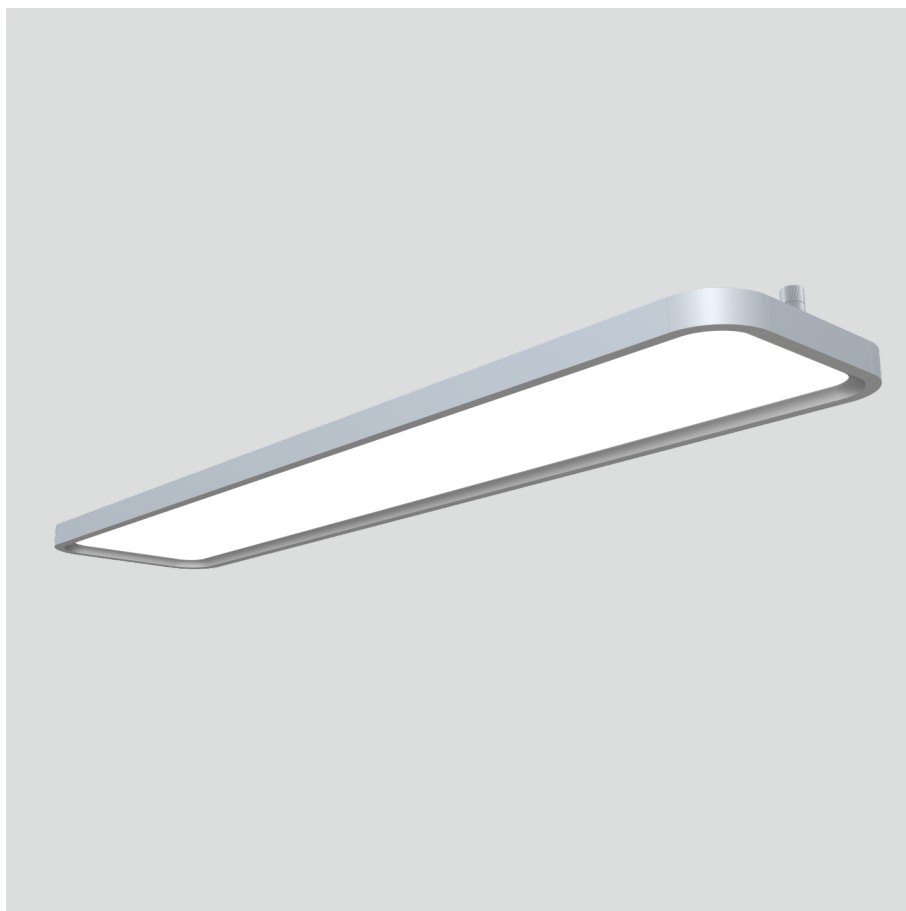

Odin-CR0

Surface mounted luminaires

23.011.33005

GENERAL

Ceiling
Surface
Silver
IP20
indirect 1200 lm
direct 4200 lm
total 5400 lm
Beam Angle $\uparrow 110^\circ/90^\circ \downarrow$
UGR<19

LED

3000K warm white
CRI ≥ 80
L80(B10)50,000H
SDCM <3

PHYSICAL

length 1200 mm
width 260 mm
height 30 mm
6.15 kg

ELECTRICAL

60W
100 lm/W
No Dimming
AC200~240V

The data values for the luminous flux are initially subject to a tolerance of +/- 10%, those for the electrical connected load are initially subject to a tolerance of +/- 10%, and those for the colour temperature are initially subject to a tolerance of +/- 150 K. Product illustrations serve as examples and may differ from the original. No liability is assumed for typographical or printing errors. We reserve the right to make alterations in the interest of improving our products.