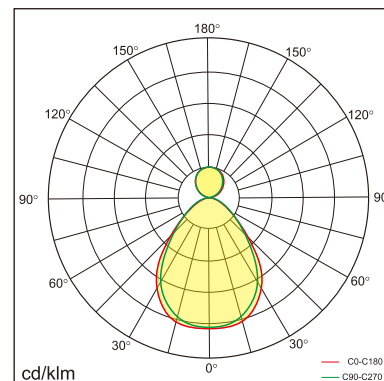

Odin-CR0

Surface mounted luminaires

23.011.33005

GENERAL

Ceiling
Surface
Silver
IP20
indirect 1200 lm
direct 4200 lm
total 5400 lm
Beam Angle $\uparrow 110^\circ/90^\circ \downarrow$
UGR<19

LED

3000K warm white
CRI ≥ 80
L80(B10)50,000H
SDCM <3

PHYSICAL

length 1200 mm
width 260 mm
height 30 mm
6.15 kg

ELECTRICAL

60W
100 lm/W
No Dimming
AC200~240V

The data values for the luminous flux are initially subject to a tolerance of +/- 10%, those for the electrical connected load are initially subject to a tolerance of +/- 10%, and those for the colour temperature are initially subject to a tolerance of +/- 150 K. Product illustrations serve as examples and may differ from the original. No liability is assumed for typographical or printing errors. We reserve the right to make alterations in the interest of improving our products.