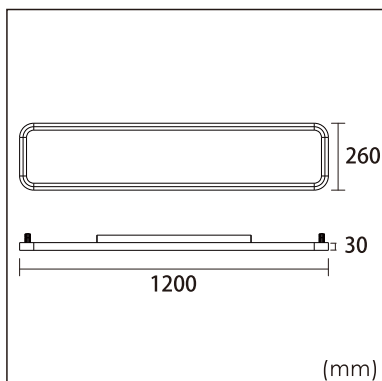

Odin-CR0

Surface mounted luminaires

23.011.33005

GENERAL

Ceiling
Surface
Silver
IP20
indirect 1200 lm
direct 4200 lm
total 5400 lm
Beam Angle $\uparrow 110^\circ/90^\circ \downarrow$
UGR<19

LED

3000K warm white
CRI ≥ 80
L80(B10)50,000H
SDCM <3

PHYSICAL

length 1200 mm
width 260 mm
height 30 mm
6.15 kg

ELECTRICAL

60W
100 lm/W
No Dimming
AC200~240V

The data values for the luminous flux are initially subject to a tolerance of +/- 10%, those for the electrical connected load are initially subject to a tolerance of +/- 10%, and those for the colour temperature are initially subject to a tolerance of +/- 150 K. Product illustrations serve as examples and may differ from the original. No liability is assumed for typographical or printing errors. We reserve the right to make alterations in the interest of improving our products.