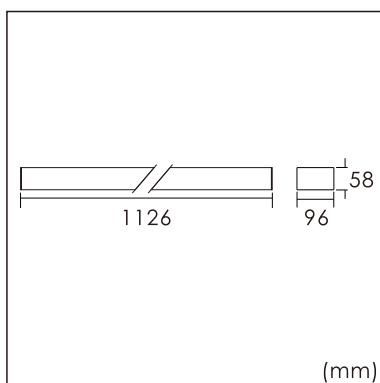

Frigg-C

Surface mounted luminaires

23.003.24004

GENERAL

Ceiling
Surface
White
IP20
3200 lm
Beam Angle 85°
UGR<17

LED

4000K neutral white
CRI ≥ 80
L80(B10)50,000H
SDCM <3

PHYSICAL

length 1126 mm
width 96 mm
height 58 mm
3.2 kg

ELECTRICAL

40W
80 lm/W
No Dimming
AC200~240V

The data values for the luminous flux are initially subject to a tolerance of +/- 10%, those for the electrical connected load are initially subject to a tolerance of +/- 10%, and those for the colour temperature are initially subject to a tolerance of +/- 150 K. Product illustrations serve as examples and may differ from the original. No liability is assumed for typographical or printing errors. We reserve the right to make alterations in the interest of improving our products.