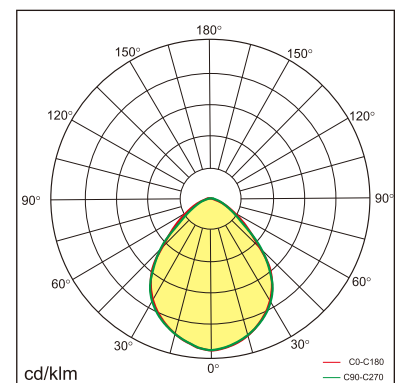

Frigg-C

Surface mounted luminaires

23.003.24004

GENERAL

Ceiling
Surface
White
IP20
3200 lm
Beam Angle 85°
UGR<17

LED

4000K neutral white
CRI ≥ 80
L80(B10)50,000H
SDCM <3

PHYSICAL

length 1126 mm
width 96 mm
height 58 mm
3.2 kg

ELECTRICAL

40W
80 lm/W
No Dimming
AC200~240V

The data values for the luminous flux are initially subject to a tolerance of +/- 10%, those for the electrical connected load are initially subject to a tolerance of +/- 10%, and those for the colour temperature are initially subject to a tolerance of +/- 150 K. Product illustrations serve as examples and may differ from the original. No liability is assumed for typographical or printing errors. We reserve the right to make alterations in the interest of improving our products.