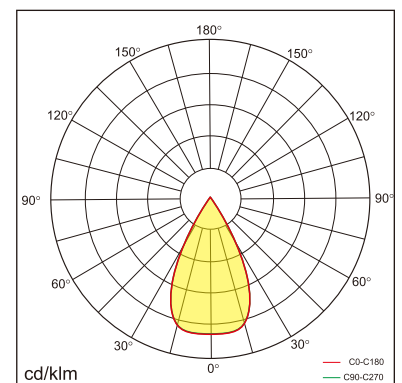

Freyr-C1

Surface mounted luminaires

23.009.24016

GENERAL

Ceiling
Surface
White
IP20
4500 lm
Beam Angle 50°
UGR<10

LED

4000K neutral white
CRI ≥ 80
L80(B10)50,000H
SDCM <3

PHYSICAL

length 1190 mm
width 160 mm
height 30 mm
3.6 kg

ELECTRICAL

40W
110 lm/W
DALI Dimming
AC200~240V

The data values for the luminous flux are initially subject to a tolerance of +/- 10%, those for the electrical connected load are initially subject to a tolerance of +/- 10%, and those for the colour temperature are initially subject to a tolerance of +/- 150 K. Product illustrations serve as examples and may differ from the original. No liability is assumed for typographical or printing errors. We reserve the right to make alterations in the interest of improving our products.