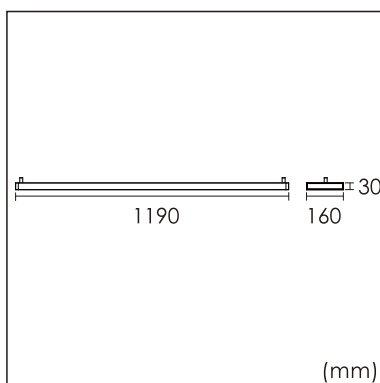

Freyr-C1

Surface mounted luminaires

23.009.24016

GENERAL

Ceiling
Surface
White
IP20
4500 lm
Beam Angle 50°
UGR<10

LED

4000K neutral white
CRI ≥ 80
L80(B10)50,000H
SDCM <3

PHYSICAL

length 1190 mm
width 160 mm
height 30 mm
3.6 kg

ELECTRICAL

40W
110 lm/W
DALI Dimming
AC200~240V

The data values for the luminous flux are initially subject to a tolerance of +/- 10%, those for the electrical connected load are initially subject to a tolerance of +/- 10%, and those for the colour temperature are initially subject to a tolerance of +/- 150 K. Product illustrations serve as examples and may differ from the original. No liability is assumed for typographical or printing errors. We reserve the right to make alterations in the interest of improving our products.