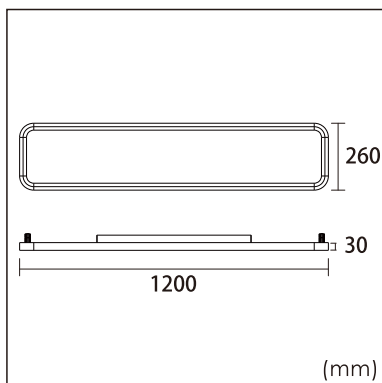

Odin-CR0

Surface mounted luminaires

23.011.23009

GENERAL

Ceiling
Surface
White
IP20
indirect 1200 lm
direct 4200 lm
total 5400 lm
Beam Angle \uparrow 110°/90° \downarrow
UGR<19

LED

3000K warm white
CRI \geq 80
L80(B10)50,000H
SDCM <3

PHYSICAL

length 1200 mm
width 260 mm
height 30 mm
6.15 kg

ELECTRICAL

60W
100 lm/W
1-10V Dimming
AC200~240V

The data values for the luminous flux are initially subject to a tolerance of +/- 10%, those for the electrical connected load are initially subject to a tolerance of +/- 10%, and those for the colour temperature are initially subject to a tolerance of +/- 150 K. Product illustrations serve as examples and may differ from the original. No liability is assumed for typographical or printing errors. We reserve the right to make alterations in the interest of improving our products.