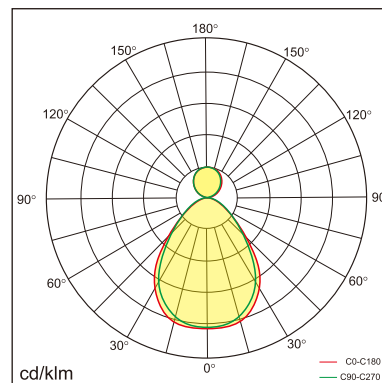

Odin-CR0

Surface mounted luminaires

23.011.23009

GENERAL

Ceiling
Surface
White
IP20
indirect 1200 lm
direct 4200 lm
total 5400 lm
Beam Angle \uparrow 110°/90° \downarrow
UGR<19

LED

3000K warm white
CRI \geq 80
L80(B10)50,000H
SDCM <3

PHYSICAL

length 1200 mm
width 260 mm
height 30 mm
6.15 kg

ELECTRICAL

60W
100 lm/W
1-10V Dimming
AC200~240V

The data values for the luminous flux are initially subject to a tolerance of +/- 10%, those for the electrical connected load are initially subject to a tolerance of +/- 10%, and those for the colour temperature are initially subject to a tolerance of +/- 150 K. Product illustrations serve as examples and may differ from the original. No liability is assumed for typographical or printing errors. We reserve the right to make alterations in the interest of improving our products.