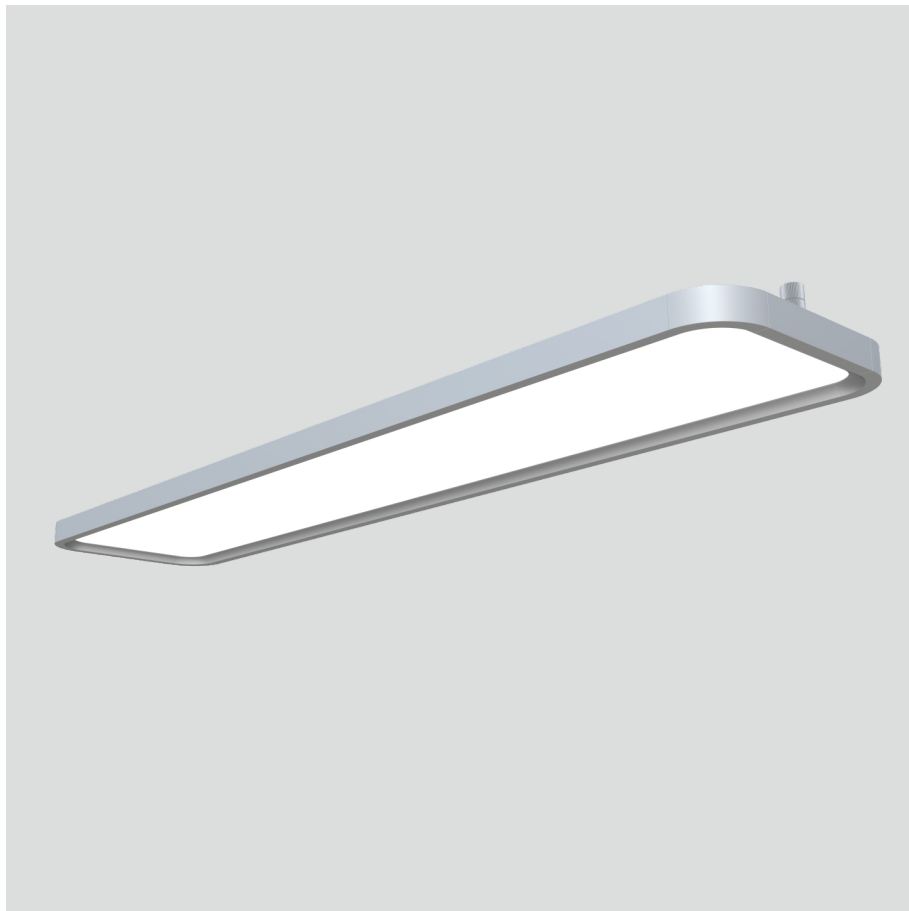

# Odin-CR0

Surface mounted luminaires

23.011.34018

## GENERAL

Ceiling  
Surface  
Silver  
IP20  
indirect 1200 lm  
direct 4200 lm  
total 5400 lm  
Beam Angle  $\uparrow 110^\circ/90^\circ\downarrow$   
UGR<19

## PHYSICAL

length 1200 mm  
width 260 mm  
height 30 mm  
6.15 kg