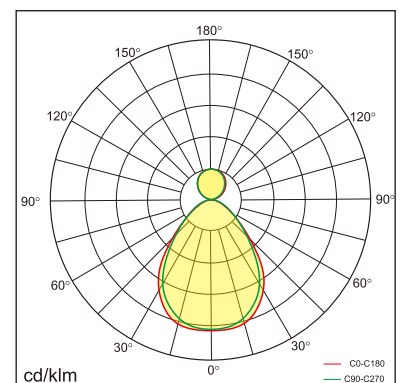

Odin-CR0

Surface mounted luminaires

23.011.14014

GENERAL

Ceiling
Surface
black
IP20
indirect 1200 lm
direct 4200 lm
total 5400 lm
Beam Angle \uparrow 110°/90° \downarrow
UGR<19

LED

4000K neutral white
CRI \geq 80
L80(B10)50,000H
SDCM <3

PHYSICAL

length 1200 mm
width 260 mm
height 30 mm
6.15 kg

ELECTRICAL

60W
100 lm/W
DALI Dimming
AC200~240V

The data values for the luminous flux are initially subject to a tolerance of +/- 10%, those for the electrical connected load are initially subject to a tolerance of +/- 10%, and those for the colour temperature are initially subject to a tolerance of +/- 150 K. Product illustrations serve as examples and may differ from the original. No liability is assumed for typographical or printing errors. We reserve the right to make alterations in the interest of improving our products.