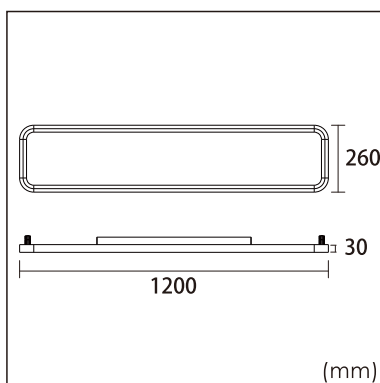

Odin-CR0

Surface mounted luminaires

23.011.14014

GENERAL

Ceiling
Surface
black
IP20
indirect 1200 lm
direct 4200 lm
total 5400 lm
Beam Angle \uparrow 110°/90° \downarrow
UGR<19

LED

4000K neutral white
CRI \geq 80
L80(B10)50,000H
SDCM <3

PHYSICAL

length 1200 mm
width 260 mm
height 30 mm
6.15 kg

ELECTRICAL

60W
100 lm/W
DALI Dimming
AC200~240V

The data values for the luminous flux are initially subject to a tolerance of +/- 10%, those for the electrical connected load are initially subject to a tolerance of +/- 10%, and those for the colour temperature are initially subject to a tolerance of +/- 150 K. Product illustrations serve as examples and may differ from the original. No liability is assumed for typographical or printing errors. We reserve the right to make alterations in the interest of improving our products.