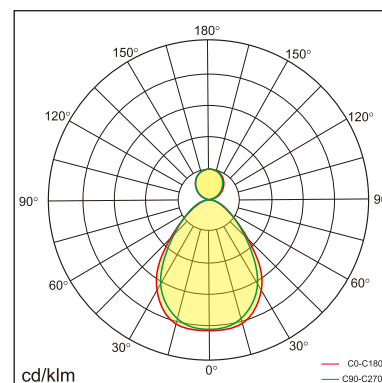

The data values for the luminous flux are initially subject to a tolerance of +/- 10%, those for the electrical connected load are initially subject to a tolerance of +/- 10%, and those for the colour temperature are initially subject to a tolerance of +/- 150 K. Product illustrations serve as examples and may differ from the original. No liability is assumed for typographical or printing errors. We reserve the right to make alterations in the interest of improving our products.