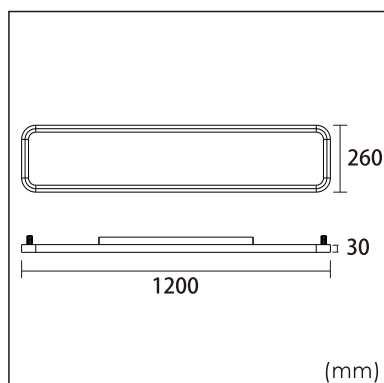

The data values for the luminous flux are initially subject to a tolerance of +/- 10%, those for the electrical connected load are initially subject to a tolerance of +/- 10%, and those for the colour temperature are initially subject to a tolerance of +/- 150 K. Product illustrations serve as examples and may differ from the original. No liability is assumed for typographical or printing errors. We reserve the right to make alterations in the interest of improving our products.