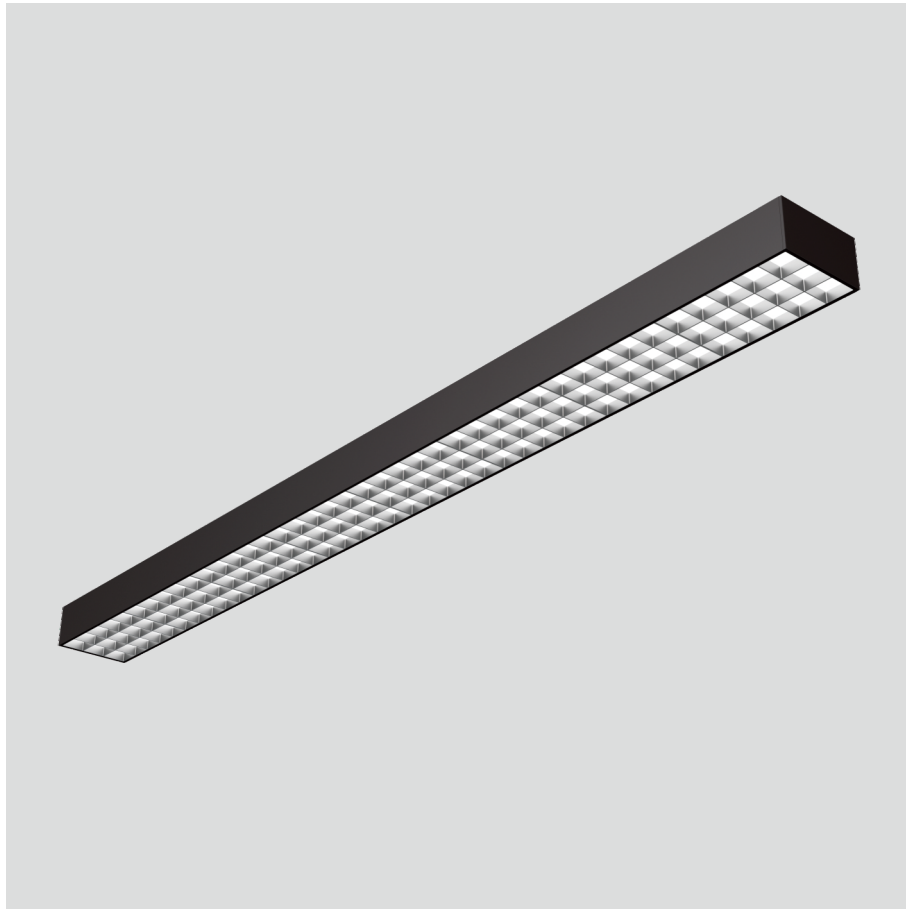

Frigg-C

Surface mounted luminaires

23.003.13013

GENERAL

Ceiling
Surface
black
IP20
3200 lm
Beam Angle 85°
UGR<17

LED

3000K warm white
CRI ≥ 80
L80(B10)50,000H
SDCM <3

PHYSICAL

length 1126 mm
width 96 mm
height 58 mm
3.2 kg

ELECTRICAL

40W
80 lm/W
DALI Dimming
AC200~240V

The data values for the luminous flux are initially subject to a tolerance of +/- 10%, those for the electrical connected load are initially subject to a tolerance of +/- 10%, and those for the colour temperature are initially subject to a tolerance of +/- 150 K. Product illustrations serve as examples and may differ from the original. No liability is assumed for typographical or printing errors. We reserve the right to make alterations in the interest of improving our products.