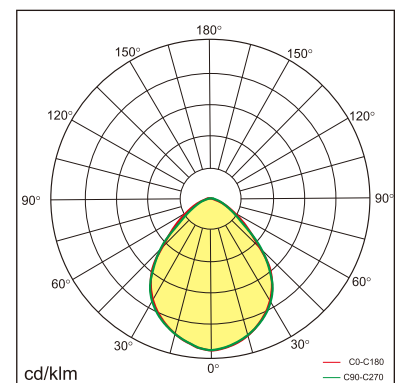

Frigg-C

Surface mounted luminaires

23.003.13013

GENERAL

Ceiling
Surface
black
IP20
3200 lm
Beam Angle 85°
UGR<17

LED

3000K warm white
CRI ≥ 80
L80(B10)50,000H
SDCM <3

PHYSICAL

length 1126 mm
width 96 mm
height 58 mm
3.2 kg

ELECTRICAL

40W
80 lm/W
DALI Dimming
AC200~240V

The data values for the luminous flux are initially subject to a tolerance of +/- 10%, those for the electrical connected load are initially subject to a tolerance of +/- 10%, and those for the colour temperature are initially subject to a tolerance of +/- 150 K. Product illustrations serve as examples and may differ from the original. No liability is assumed for typographical or printing errors. We reserve the right to make alterations in the interest of improving our products.