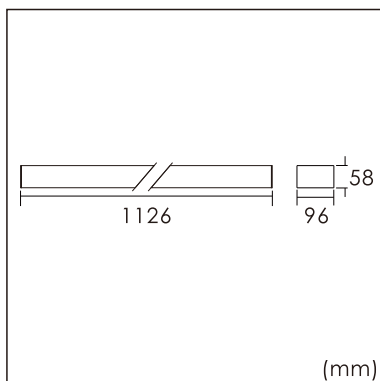

Frigg-C

Surface mounted luminaires

23.003.13013

GENERAL

Ceiling
Surface
black
IP20
3200 lm
Beam Angle 85°
UGR<17

LED

3000K warm white
CRI ≥ 80
L80(B10)50,000H
SDCM <3

PHYSICAL

length 1126 mm
width 96 mm
height 58 mm
3.2 kg

ELECTRICAL

40W
80 lm/W
DALI Dimming
AC200~240V

The data values for the luminous flux are initially subject to a tolerance of +/- 10%, those for the electrical connected load are initially subject to a tolerance of +/- 10%, and those for the colour temperature are initially subject to a tolerance of +/- 150 K. Product illustrations serve as examples and may differ from the original. No liability is assumed for typographical or printing errors. We reserve the right to make alterations in the interest of improving our products.