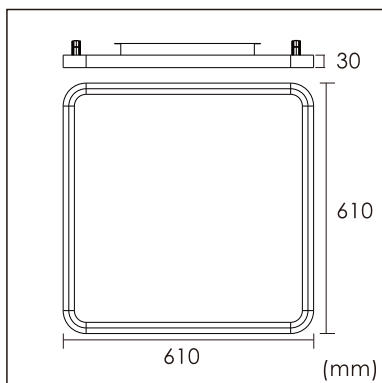

Odin-CR1

Surface mounted luminaires

23.012.34018

GENERAL

Ceiling
Surface
Silver
IP20
indirect 1300 lm
direct 4000 lm
total 5300 lm
Beam Angle $\uparrow 110^\circ/90^\circ \downarrow$
UGR<19

LED

4000K neutral white
CRI ≥ 80
L80(B10)50,000H
SDCM <3

PHYSICAL

length 610 mm
width 610 mm
height 30 mm
6.15 kg

ELECTRICAL

60W
100 lm/W
DALI Dimming
AC200~240V

The data values for the luminous flux are initially subject to a tolerance of +/- 10%, those for the electrical connected load are initially subject to a tolerance of +/- 10%, and those for the colour temperature are initially subject to a tolerance of +/- 150 K. Product illustrations serve as examples and may differ from the original. No liability is assumed for typographical or printing errors. We reserve the right to make alterations in the interest of improving our products.