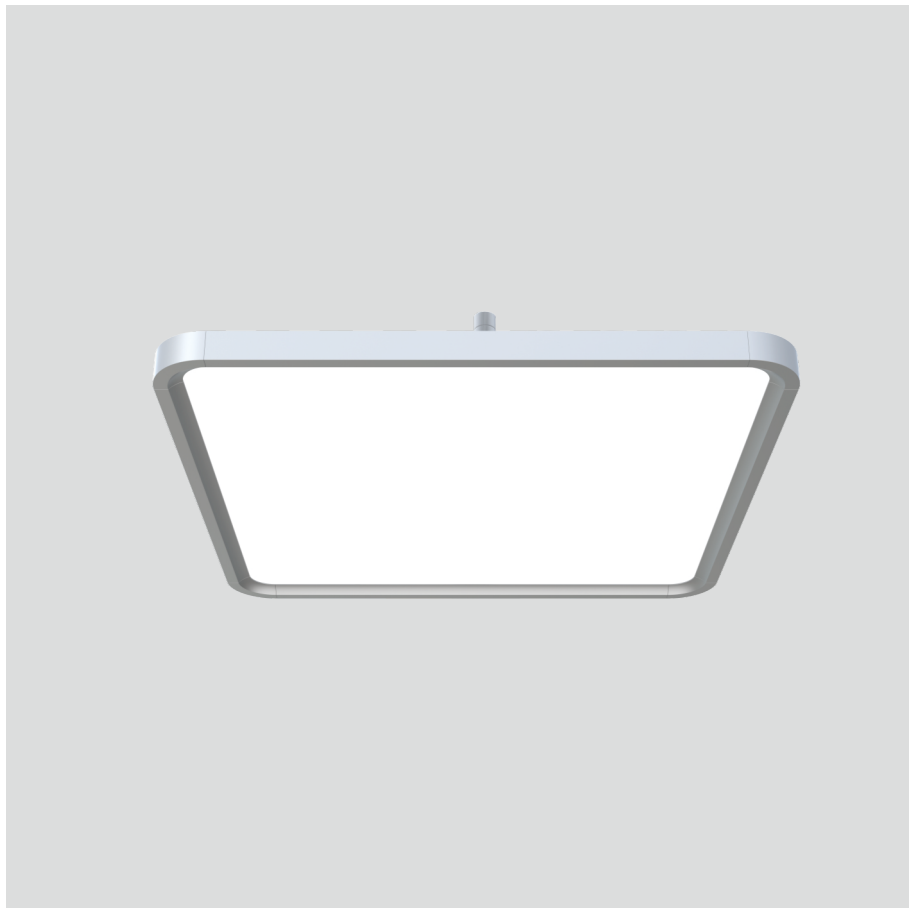

Odin-CR1

Surface mounted luminaires

23.012.34018

GENERAL

Ceiling
Surface
Silver
IP20
indirect 1300 lm
direct 4000 lm
total 5300 lm
Beam Angle $\uparrow 110^\circ/90^\circ \downarrow$
UGR<19

LED

4000K neutral white
CRI ≥ 80
L80(B10)50,000H
SDCM <3

PHYSICAL

length 610 mm
width 610 mm
height 30 mm
6.15 kg

ELECTRICAL

60W
100 lm/W
DALI Dimming
AC200~240V

The data values for the luminous flux are initially subject to a tolerance of +/- 10%, those for the electrical connected load are initially subject to a tolerance of +/- 10%, and those for the colour temperature are initially subject to a tolerance of +/- 150 K. Product illustrations serve as examples and may differ from the original. No liability is assumed for typographical or printing errors. We reserve the right to make alterations in the interest of improving our products.