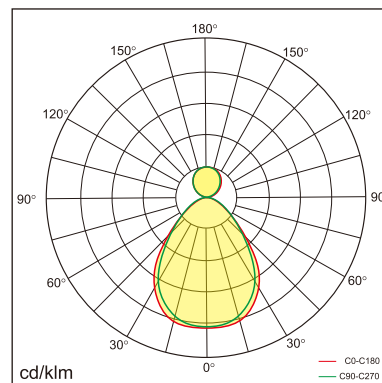

Odin-CR1

Surface mounted luminaires

23.012.34018

GENERAL

Ceiling
Surface
Silver
IP20
indirect 1300 lm
direct 4000 lm
total 5300 lm
Beam Angle $\uparrow 110^\circ/90^\circ \downarrow$
UGR<19

LED

4000K neutral white
CRI ≥ 80
L80(B10)50,000H
SDCM <3

PHYSICAL

length 610 mm
width 610 mm
height 30 mm
6.15 kg

ELECTRICAL

60W
100 lm/W
DALI Dimming
AC200~240V

The data values for the luminous flux are initially subject to a tolerance of +/- 10%, those for the electrical connected load are initially subject to a tolerance of +/- 10%, and those for the colour temperature are initially subject to a tolerance of +/- 150 K. Product illustrations serve as examples and may differ from the original. No liability is assumed for typographical or printing errors. We reserve the right to make alterations in the interest of improving our products.