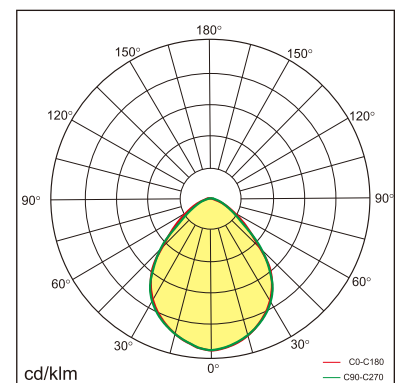

Frigg-C

Surface mounted luminaires

23.003.34012

GENERAL

Ceiling
Surface
Silver
IP20
3200 lm
Beam Angle 85°
UGR<17

LED

4000K neutral white
CRI ≥ 80
L80(B10)50,000H
SDCM <3

PHYSICAL

length 1126 mm
width 96 mm
height 58 mm
3.2 kg

ELECTRICAL

40W
80 lm/W
1-10V Dimming
AC200~240V

The data values for the luminous flux are initially subject to a tolerance of +/- 10%, those for the electrical connected load are initially subject to a tolerance of +/- 10%, and those for the colour temperature are initially subject to a tolerance of +/- 150 K. Product illustrations serve as examples and may differ from the original. No liability is assumed for typographical or printing errors. We reserve the right to make alterations in the interest of improving our products.