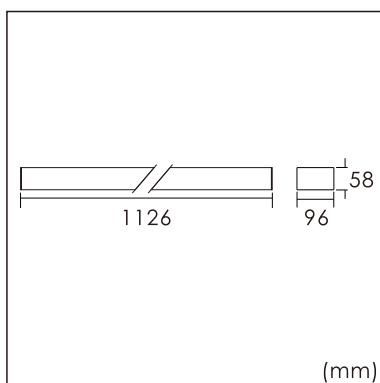

Frigg-C

Surface mounted luminaires

23.003.34012

GENERAL

Ceiling
Surface
Silver
IP20
3200 lm
Beam Angle 85°
UGR<17

LED

4000K neutral white
CRI ≥ 80
L80(B10)50,000H
SDCM <3

PHYSICAL

length 1126 mm
width 96 mm
height 58 mm
3.2 kg

ELECTRICAL

40W
80 lm/W
1-10V Dimming
AC200~240V

The data values for the luminous flux are initially subject to a tolerance of +/- 10%, those for the electrical connected load are initially subject to a tolerance of +/- 10%, and those for the colour temperature are initially subject to a tolerance of +/- 150 K. Product illustrations serve as examples and may differ from the original. No liability is assumed for typographical or printing errors. We reserve the right to make alterations in the interest of improving our products.