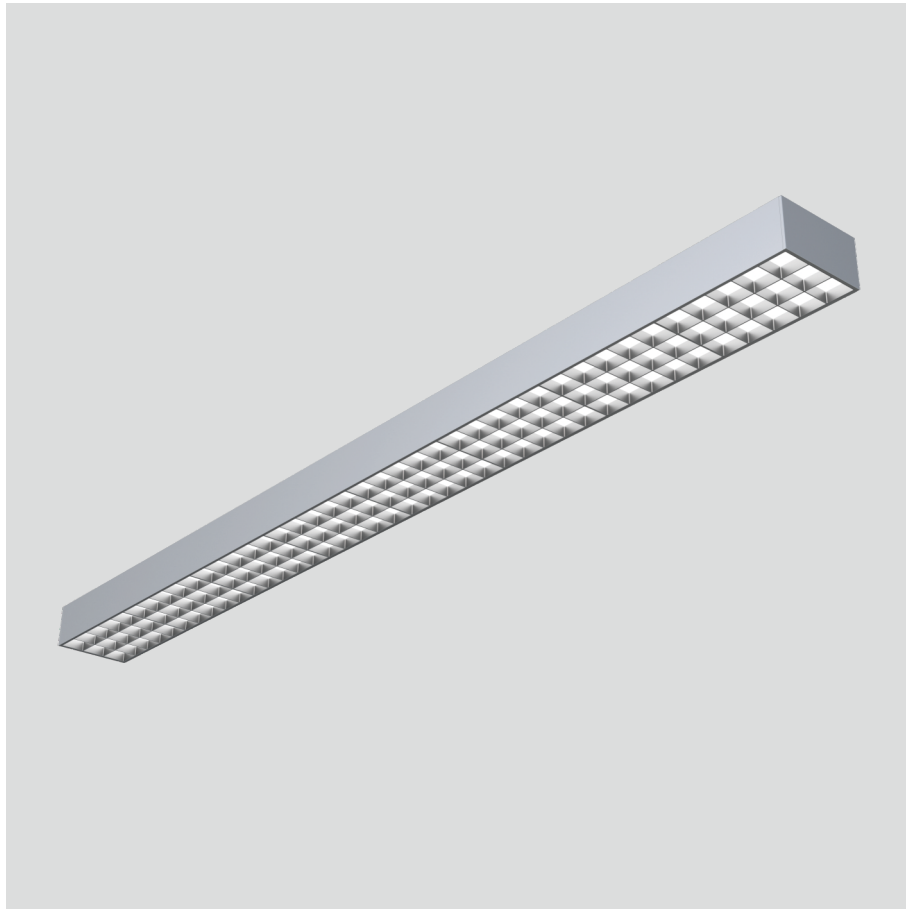

Frigg-C

Surface mounted luminaires

23.003.34012

GENERAL

Ceiling
Surface
Silver
IP20
3200 lm
Beam Angle 85°
UGR<17

LED

4000K neutral white
CRI ≥ 80
L80(B10)50,000H
SDCM <3

PHYSICAL

length 1126 mm
width 96 mm
height 58 mm
3.2 kg

ELECTRICAL

40W
80 lm/W
1-10V Dimming
AC200~240V

The data values for the luminous flux are initially subject to a tolerance of +/- 10%, those for the electrical connected load are initially subject to a tolerance of +/- 10%, and those for the colour temperature are initially subject to a tolerance of +/- 150 K. Product illustrations serve as examples and may differ from the original. No liability is assumed for typographical or printing errors. We reserve the right to make alterations in the interest of improving our products.