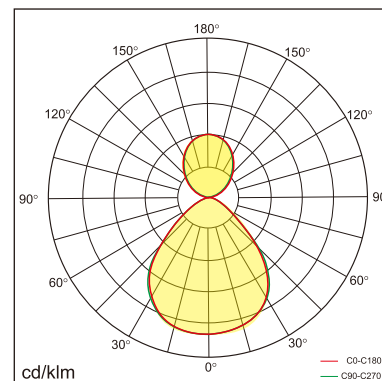

Rind-C

Surface mounted luminaires

23.005.33011

GENERAL

Ceiling
Surface
Silver
IP20
indirect 1000 lm
direct 2100 lm
total 3100 lm
Beam Angle \uparrow 110°/95° \downarrow
UGR<19

LED

3000K warm white
CRI \geq 80
L80(B10)50,000H
SDCM <3

PHYSICAL

length 450 mm
width 450 mm
height 82 mm
4.45 kg

ELECTRICAL

30W
120 lm/W
1-10V Dimming
AC200~240V

The data values for the luminous flux are initially subject to a tolerance of +/- 10%, those for the electrical connected load are initially subject to a tolerance of +/- 10%, and those for the colour temperature are initially subject to a tolerance of +/- 150 K. Product illustrations serve as examples and may differ from the original. No liability is assumed for typographical or printing errors. We reserve the right to make alterations in the interest of improving our products.