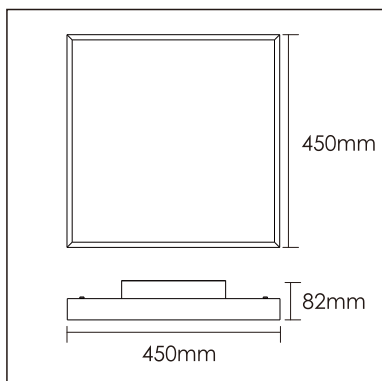

Rind-C

Surface mounted luminaires

23.005.33011

GENERAL

Ceiling
Surface
Silver
IP20
indirect 1000 lm
direct 2100 lm
total 3100 lm
Beam Angle \uparrow 110°/95° \downarrow
UGR<19

LED

3000K warm white
CRI \geq 80
L80(B10)50,000H
SDCM <3

PHYSICAL

length 450 mm
width 450 mm
height 82 mm
4.45 kg

ELECTRICAL

30W
120 lm/W
1-10V Dimming
AC200~240V

The data values for the luminous flux are initially subject to a tolerance of +/- 10%, those for the electrical connected load are initially subject to a tolerance of +/- 10%, and those for the colour temperature are initially subject to a tolerance of +/- 150 K. Product illustrations serve as examples and may differ from the original. No liability is assumed for typographical or printing errors. We reserve the right to make alterations in the interest of improving our products.