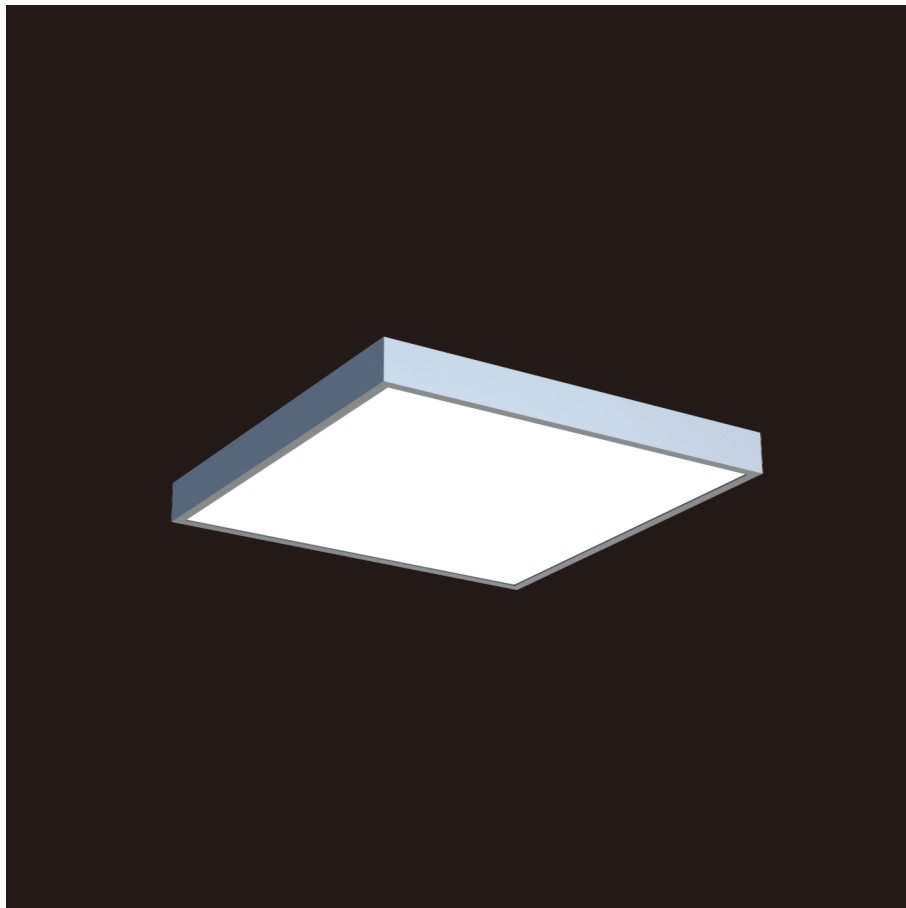

Rind-C

Surface mounted luminaires

23.005.33011

GENERAL

Ceiling
Surface
Silver
IP20
indirect 1000 lm
direct 2100 lm
total 3100 lm
Beam Angle \uparrow 110°/95° \downarrow
UGR<19

LED

3000K warm white
CRI \geq 80
L80(B10)50,000H
SDCM <3

PHYSICAL

length 450 mm
width 450 mm
height 82 mm
4.45 kg

ELECTRICAL

30W
120 lm/W
1-10V Dimming
AC200~240V

The data values for the luminous flux are initially subject to a tolerance of +/- 10%, those for the electrical connected load are initially subject to a tolerance of +/- 10%, and those for the colour temperature are initially subject to a tolerance of +/- 150 K. Product illustrations serve as examples and may differ from the original. No liability is assumed for typographical or printing errors. We reserve the right to make alterations in the interest of improving our products.