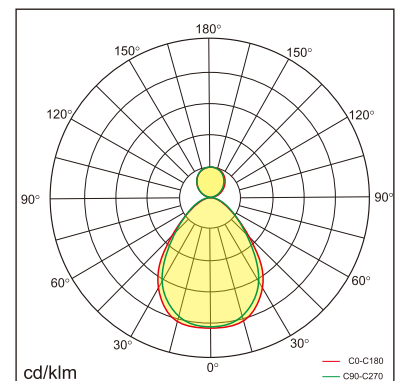

Odin-CS0

Surface mounted luminaires

23.013.24004

GENERAL

Ceiling
Surface
White
IP20
indirect 1200 lm
direct 4200 lm
total 5400 lm
Beam Angle \uparrow 110°/90° \downarrow
UGR<19

LED

4000K neutral white
CRI \geq 80
L80(B10)50,000H
SDCM <3

PHYSICAL

length 1200 mm
width 260 mm
height 30 mm
5.85 kg

ELECTRICAL

60W
100 lm/W
No Dimming
AC200~240V

The data values for the luminous flux are initially subject to a tolerance of +/- 10%, those for the electrical connected load are initially subject to a tolerance of +/- 10%, and those for the colour temperature are initially subject to a tolerance of +/- 150 K. Product illustrations serve as examples and may differ from the original. No liability is assumed for typographical or printing errors. We reserve the right to make alterations in the interest of improving our products.