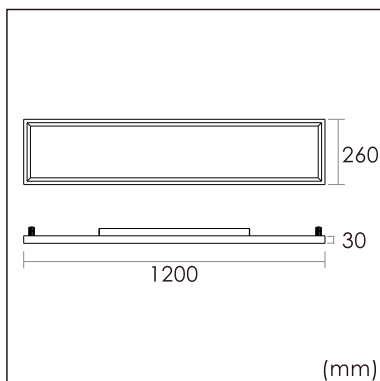

Odin-CS0

Surface mounted luminaires

23.013.24004

GENERAL

Ceiling
Surface
White
IP20
indirect 1200 lm
direct 4200 lm
total 5400 lm
Beam Angle \uparrow 110°/90° \downarrow
UGR<19

LED

4000K neutral white
CRI \geq 80
L80(B10)50,000H
SDCM <3

PHYSICAL

length 1200 mm
width 260 mm
height 30 mm
5.85 kg

ELECTRICAL

60W
100 lm/W
No Dimming
AC200~240V

The data values for the luminous flux are initially subject to a tolerance of +/- 10%, those for the electrical connected load are initially subject to a tolerance of +/- 10%, and those for the colour temperature are initially subject to a tolerance of +/- 150 K. Product illustrations serve as examples and may differ from the original. No liability is assumed for typographical or printing errors. We reserve the right to make alterations in the interest of improving our products.