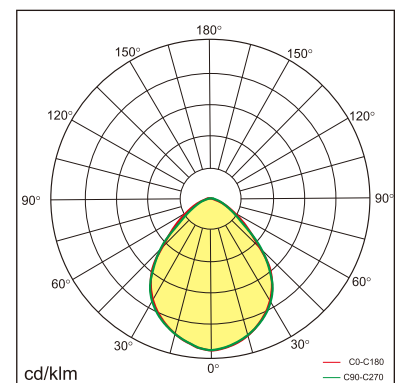

Frigg-C

Surface mounted luminaires

23.003.13007

GENERAL

Ceiling
Surface
black
IP20
3200 lm
Beam Angle 85°
UGR<17

LED

3000K warm white
CRI ≥ 80
L80(B10)50,000H
SDCM <3

PHYSICAL

length 1126 mm
width 96 mm
height 58 mm
3.2 kg

ELECTRICAL

40W
80 lm/W
1-10V Dimming
AC200~240V

The data values for the luminous flux are initially subject to a tolerance of +/- 10%, those for the electrical connected load are initially subject to a tolerance of +/- 10%, and those for the colour temperature are initially subject to a tolerance of +/- 150 K. Product illustrations serve as examples and may differ from the original. No liability is assumed for typographical or printing errors. We reserve the right to make alterations in the interest of improving our products.