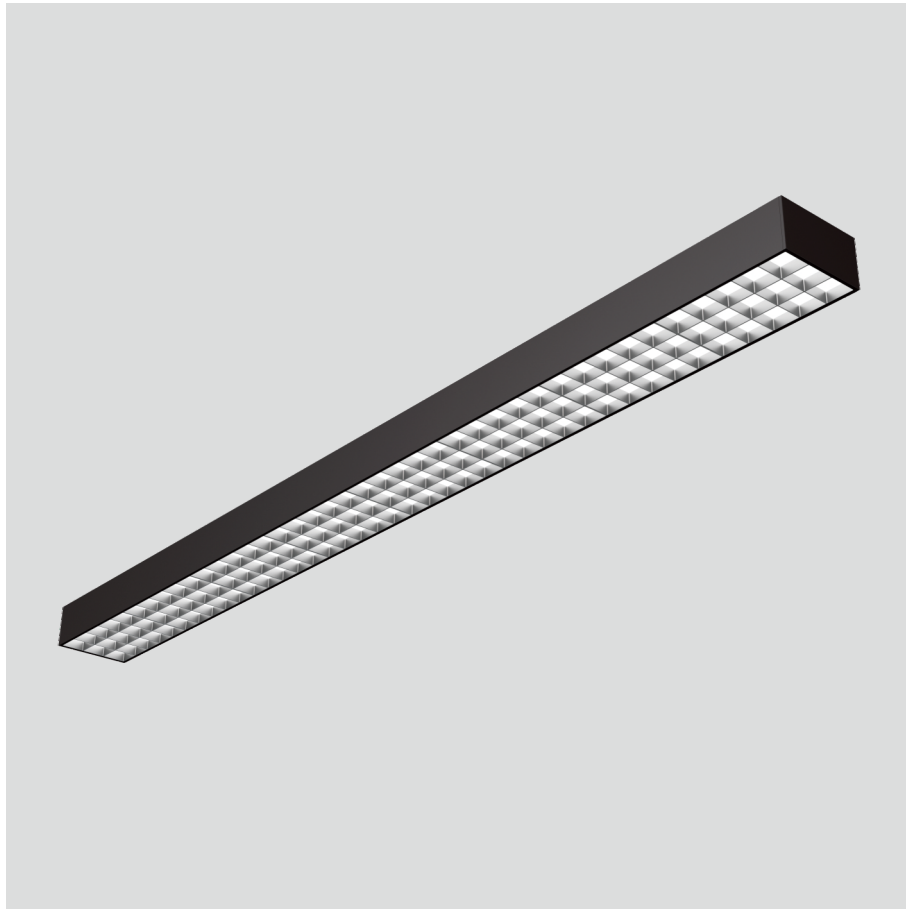

Frigg-C

Surface mounted luminaires

23.003.13007

GENERAL

Ceiling
Surface
black
IP20
3200 lm
Beam Angle 85°
UGR<17

LED

3000K warm white
CRI ≥ 80
L80(B10)50,000H
SDCM <3

PHYSICAL

length 1126 mm
width 96 mm
height 58 mm
3.2 kg

ELECTRICAL

40W
80 lm/W
1-10V Dimming
AC200~240V

The data values for the luminous flux are initially subject to a tolerance of +/- 10%, those for the electrical connected load are initially subject to a tolerance of +/- 10%, and those for the colour temperature are initially subject to a tolerance of +/- 150 K. Product illustrations serve as examples and may differ from the original. No liability is assumed for typographical or printing errors. We reserve the right to make alterations in the interest of improving our products.