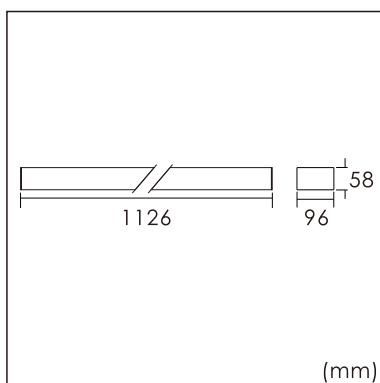

Frigg-C

Surface mounted luminaires

23.003.13007

GENERAL

Ceiling
Surface
black
IP20
3200 lm
Beam Angle 85°
UGR<17

LED

3000K warm white
CRI ≥ 80
L80(B10)50,000H
SDCM <3

PHYSICAL

length 1126 mm
width 96 mm
height 58 mm
3.2 kg

ELECTRICAL

40W
80 lm/W
1-10V Dimming
AC200~240V

The data values for the luminous flux are initially subject to a tolerance of +/- 10%, those for the electrical connected load are initially subject to a tolerance of +/- 10%, and those for the colour temperature are initially subject to a tolerance of +/- 150 K. Product illustrations serve as examples and may differ from the original. No liability is assumed for typographical or printing errors. We reserve the right to make alterations in the interest of improving our products.