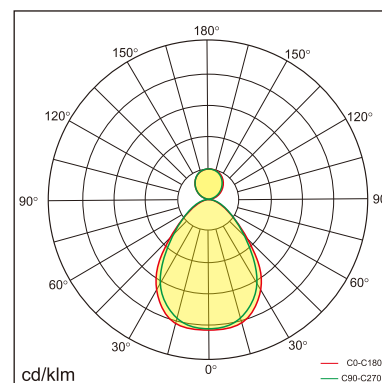

Odin-CR1

Surface mounted luminaires

23.012.13001

GENERAL

Ceiling
Surface
black
IP20
indirect 1300 lm
direct 4000 lm
total 5300 lm
Beam Angle $\uparrow 110^\circ/90^\circ \downarrow$
UGR<19

LED

3000K warm white
CRI ≥ 80
L80(B10)50,000H
SDCM <3

PHYSICAL

length 610 mm
width 610 mm
height 30 mm
6.15 kg

ELECTRICAL

60W
100 lm/W
No Dimming
AC200~240V

The data values for the luminous flux are initially subject to a tolerance of +/- 10%, those for the electrical connected load are initially subject to a tolerance of +/- 10%, and those for the colour temperature are initially subject to a tolerance of +/- 150 K. Product illustrations serve as examples and may differ from the original. No liability is assumed for typographical or printing errors. We reserve the right to make alterations in the interest of improving our products.