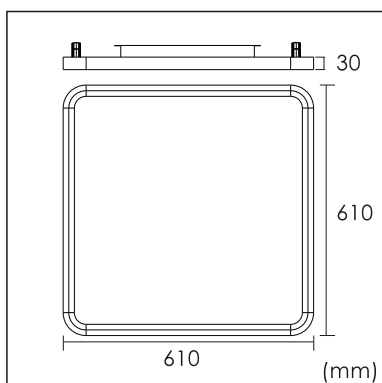

Odin-CR1

Surface mounted luminaires

23.012.13001

GENERAL

Ceiling
Surface
black
IP20
indirect 1300 lm
direct 4000 lm
total 5300 lm
Beam Angle $\uparrow 110^\circ/90^\circ \downarrow$
UGR<19

LED

3000K warm white
CRI ≥ 80
L80(B10)50,000H
SDCM <3

PHYSICAL

length 610 mm
width 610 mm
height 30 mm
6.15 kg

ELECTRICAL

60W
100 lm/W
No Dimming
AC200~240V

The data values for the luminous flux are initially subject to a tolerance of +/- 10%, those for the electrical connected load are initially subject to a tolerance of +/- 10%, and those for the colour temperature are initially subject to a tolerance of +/- 150 K. Product illustrations serve as examples and may differ from the original. No liability is assumed for typographical or printing errors. We reserve the right to make alterations in the interest of improving our products.