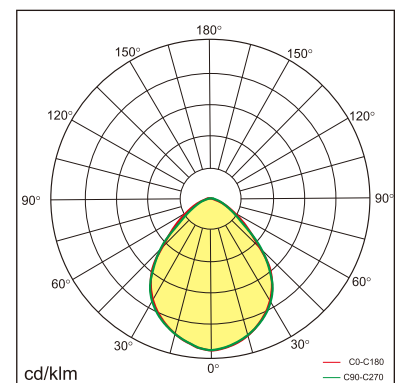

Frigg-C

Surface mounted luminaires

23.003.23015

GENERAL

Ceiling
Surface
White
IP20
3200 lm
Beam Angle 85°
UGR<17

LED

3000K warm white
CRI ≥ 80
L80(B10)50,000H
SDCM <3

PHYSICAL

length 1126 mm
width 96 mm
height 58 mm
3.2 kg

ELECTRICAL

40W
80 lm/W
DALI Dimming
AC200~240V

The data values for the luminous flux are initially subject to a tolerance of +/- 10%, those for the electrical connected load are initially subject to a tolerance of +/- 10%, and those for the colour temperature are initially subject to a tolerance of +/- 150 K. Product illustrations serve as examples and may differ from the original. No liability is assumed for typographical or printing errors. We reserve the right to make alterations in the interest of improving our products.