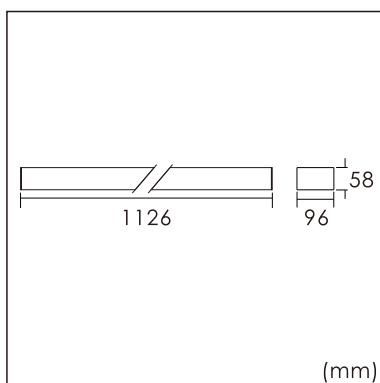

Frigg-C

Surface mounted luminaires

23.003.23015

GENERAL

Ceiling
Surface
White
IP20
3200 lm
Beam Angle 85°
UGR<17

LED

3000K warm white
CRI ≥ 80
L80(B10)50,000H
SDCM <3

PHYSICAL

length 1126 mm
width 96 mm
height 58 mm
3.2 kg

ELECTRICAL

40W
80 lm/W
DALI Dimming
AC200~240V

The data values for the luminous flux are initially subject to a tolerance of +/- 10%, those for the electrical connected load are initially subject to a tolerance of +/- 10%, and those for the colour temperature are initially subject to a tolerance of +/- 150 K. Product illustrations serve as examples and may differ from the original. No liability is assumed for typographical or printing errors. We reserve the right to make alterations in the interest of improving our products.