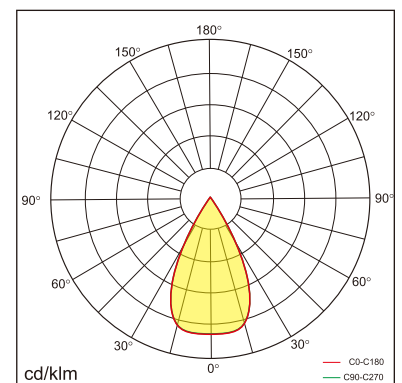

Freyr-C1

Surface mounted luminaires

23.009.23009

GENERAL

Ceiling
Surface
White
IP20
4500 lm
Beam Angle 50°
UGR<10

LED

3000K warm white
CRI ≥ 80
L80(B10)50,000H
SDCM <3

PHYSICAL

length 1190 mm
width 160 mm
height 30 mm
3.6 kg

ELECTRICAL

40W
110 lm/W
1-10V Dimming
AC200~240V

The data values for the luminous flux are initially subject to a tolerance of +/- 10%, those for the electrical connected load are initially subject to a tolerance of +/- 10%, and those for the colour temperature are initially subject to a tolerance of +/- 150 K. Product illustrations serve as examples and may differ from the original. No liability is assumed for typographical or printing errors. We reserve the right to make alterations in the interest of improving our products.