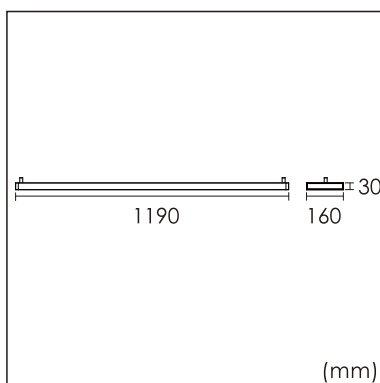

Freyr-C1

Surface mounted luminaires

23.009.23009

GENERAL

Ceiling
Surface
White
IP20
4500 lm
Beam Angle 50°
UGR<10

LED

3000K warm white
CRI ≥ 80
L80(B10)50,000H
SDCM <3

PHYSICAL

length 1190 mm
width 160 mm
height 30 mm
3.6 kg

ELECTRICAL

40W
110 lm/W
1-10V Dimming
AC200~240V

The data values for the luminous flux are initially subject to a tolerance of +/- 10%, those for the electrical connected load are initially subject to a tolerance of +/- 10%, and those for the colour temperature are initially subject to a tolerance of +/- 150 K. Product illustrations serve as examples and may differ from the original. No liability is assumed for typographical or printing errors. We reserve the right to make alterations in the interest of improving our products.