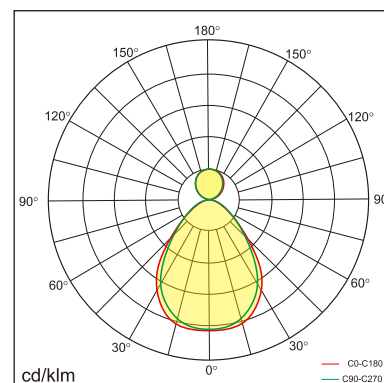

Odin-CR0

Surface mounted luminaires

23.011.34006

GENERAL

Ceiling
Surface
Silver
IP20
indirect 1200 lm
direct 4200 lm
total 5400 lm
Beam Angle $\uparrow 110^\circ/90^\circ \downarrow$
UGR<19

LED

4000K neutral white
CRI ≥ 80
L80(B10)50,000H
SDCM <3

PHYSICAL

length 1200 mm
width 260 mm
height 30 mm
6.15 kg

ELECTRICAL

60W
100 lm/W
No Dimming
AC200~240V

The data values for the luminous flux are initially subject to a tolerance of +/- 10%, those for the electrical connected load are initially subject to a tolerance of +/- 10%, and those for the colour temperature are initially subject to a tolerance of +/- 150 K. Product illustrations serve as examples and may differ from the original. No liability is assumed for typographical or printing errors. We reserve the right to make alterations in the interest of improving our products.