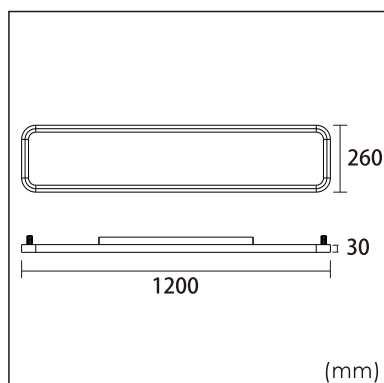

Odin-CR0

Surface mounted luminaires

23.011.34006

GENERAL

Ceiling
Surface
Silver
IP20
indirect 1200 lm
direct 4200 lm
total 5400 lm
Beam Angle $\uparrow 110^\circ/90^\circ \downarrow$
UGR<19

LED

4000K neutral white
CRI ≥ 80
L80(B10)50,000H
SDCM <3

PHYSICAL

length 1200 mm
width 260 mm
height 30 mm
6.15 kg

ELECTRICAL

60W
100 lm/W
No Dimming
AC200~240V

The data values for the luminous flux are initially subject to a tolerance of +/- 10%, those for the electrical connected load are initially subject to a tolerance of +/- 10%, and those for the colour temperature are initially subject to a tolerance of +/- 150 K. Product illustrations serve as examples and may differ from the original. No liability is assumed for typographical or printing errors. We reserve the right to make alterations in the interest of improving our products.