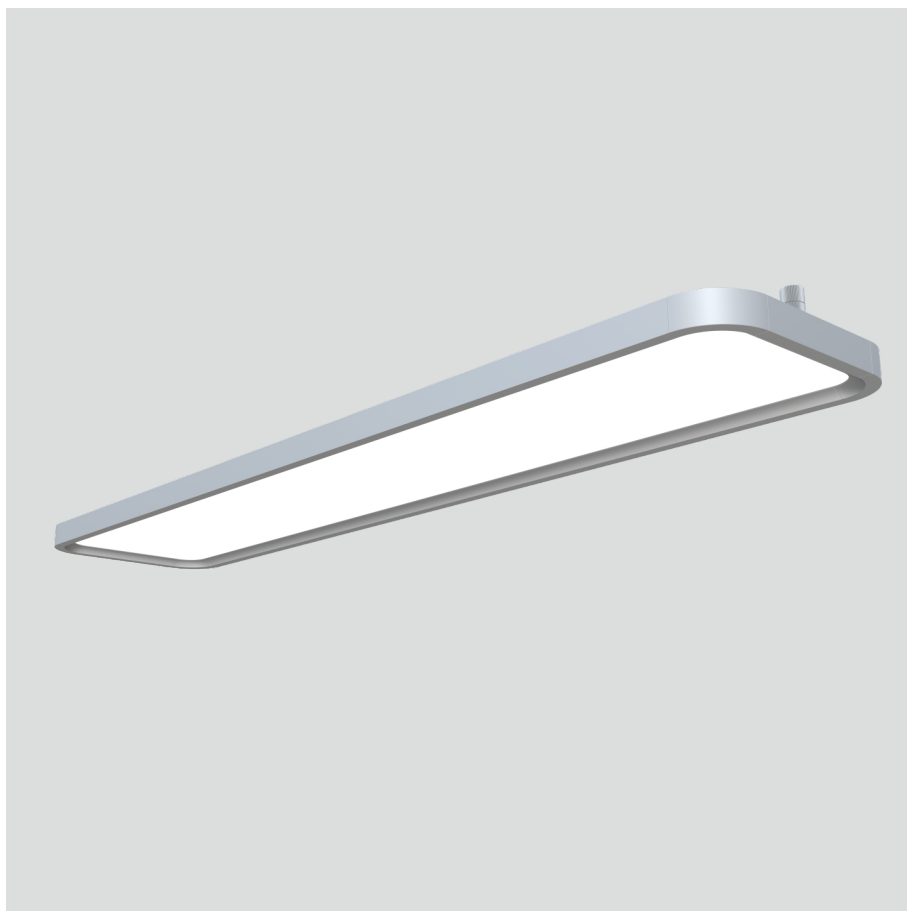

Odin-CR0

Surface mounted luminaires

23.011.34006

GENERAL

Ceiling
Surface
Silver
IP20
indirect 1200 lm
direct 4200 lm
total 5400 lm
Beam Angle $\uparrow 110^\circ/90^\circ \downarrow$
UGR<19

LED

4000K neutral white
CRI ≥ 80
L80(B10)50,000H
SDCM <3

PHYSICAL

length 1200 mm
width 260 mm
height 30 mm
6.15 kg

ELECTRICAL

60W
100 lm/W
No Dimming
AC200~240V

The data values for the luminous flux are initially subject to a tolerance of +/- 10%, those for the electrical connected load are initially subject to a tolerance of +/- 10%, and those for the colour temperature are initially subject to a tolerance of +/- 150 K. Product illustrations serve as examples and may differ from the original. No liability is assumed for typographical or printing errors. We reserve the right to make alterations in the interest of improving our products.