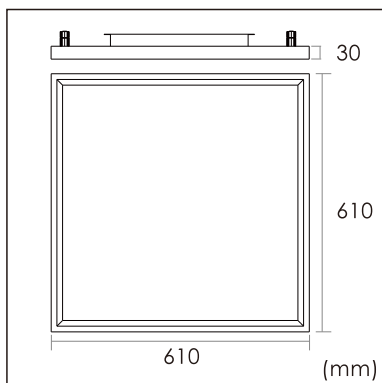

Odin-CS1

Surface mounted luminaires

23.014.24016

GENERAL

Ceiling
Surface
White
IP20
indirect 1300 lm
direct 4000 lm
total 5300 lm
Beam Angle $\uparrow 110^\circ/90^\circ\downarrow$
UGR<19

LED

4000K neutral white
CRI ≥ 80
L80(B10)50,000H
SDCM <3

PHYSICAL

length 610 mm
width 610 mm
height 30 mm
5.85 kg

ELECTRICAL

60W
100 lm/W
DALI Dimming
AC200~240V

The data values for the luminous flux are initially subject to a tolerance of +/- 10%, those for the electrical connected load are initially subject to a tolerance of +/- 10%, and those for the colour temperature are initially subject to a tolerance of +/- 150 K. Product illustrations serve as examples and may differ from the original. No liability is assumed for typographical or printing errors. We reserve the right to make alterations in the interest of improving our products.