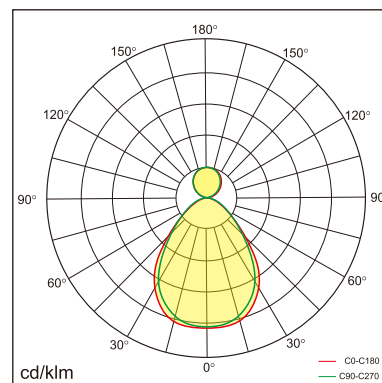

Odin-CS1

Surface mounted luminaires

23.014.24016

GENERAL

Ceiling
Surface
White
IP20
indirect 1300 lm
direct 4000 lm
total 5300 lm
Beam Angle $\uparrow 110^\circ/90^\circ\downarrow$
UGR<19

LED

4000K neutral white
CRI ≥ 80
L80(B10)50,000H
SDCM <3

PHYSICAL

length 610 mm
width 610 mm
height 30 mm
5.85 kg

ELECTRICAL

60W
100 lm/W
DALI Dimming
AC200~240V

The data values for the luminous flux are initially subject to a tolerance of +/- 10%, those for the electrical connected load are initially subject to a tolerance of +/- 10%, and those for the colour temperature are initially subject to a tolerance of +/- 150 K. Product illustrations serve as examples and may differ from the original. No liability is assumed for typographical or printing errors. We reserve the right to make alterations in the interest of improving our products.