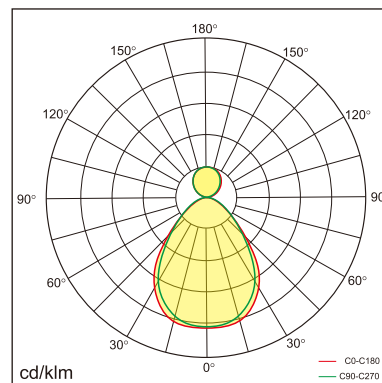

Odin-CR1

Surface mounted luminaires

23.012.34012

GENERAL

Ceiling
Surface
Silver
IP20
indirect 1300 lm
direct 4000 lm
total 5300 lm
Beam Angle $\uparrow 110^\circ/90^\circ\downarrow$
UGR<19

LED

4000K neutral white
CRI ≥ 80
L80(B10)50,000H
SDCM <3

PHYSICAL

length 610 mm
width 610 mm
height 30 mm
6.15 kg

ELECTRICAL

60W
100 lm/W
1-10V Dimming
AC200~240V

The data values for the luminous flux are initially subject to a tolerance of +/- 10%, those for the electrical connected load are initially subject to a tolerance of +/- 10%, and those for the colour temperature are initially subject to a tolerance of +/- 150 K. Product illustrations serve as examples and may differ from the original. No liability is assumed for typographical or printing errors. We reserve the right to make alterations in the interest of improving our products.