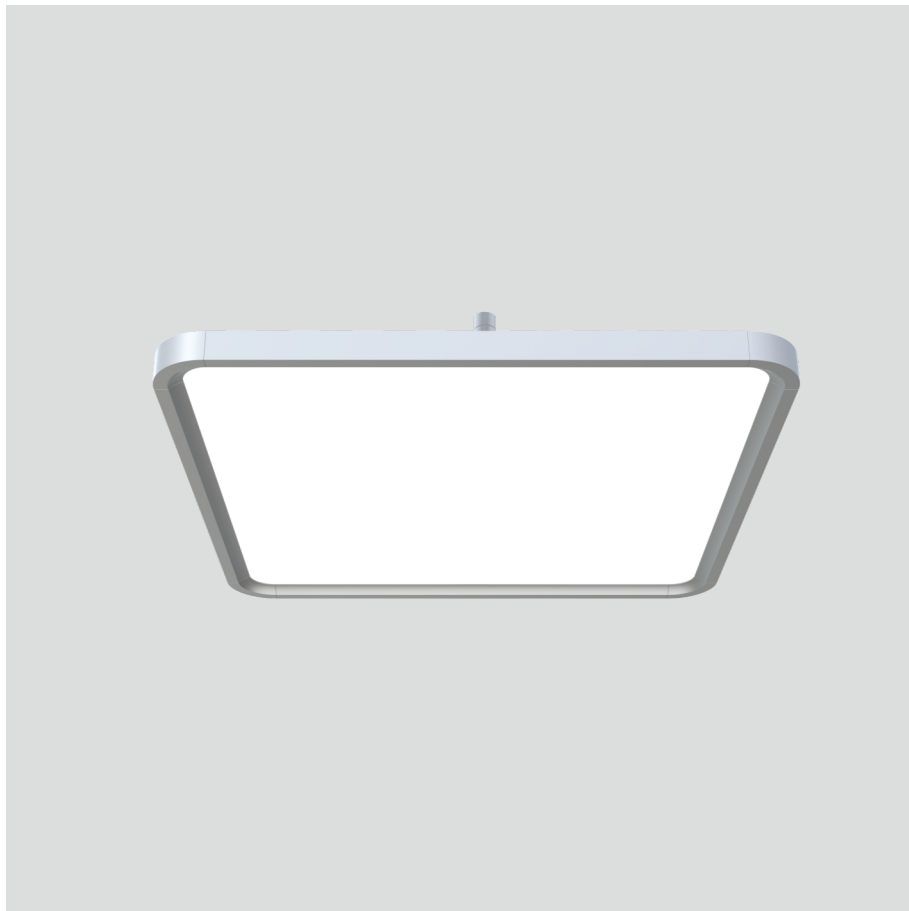

Odin-CR1

Surface mounted luminaires

23.012.34012

GENERAL

Ceiling
Surface
Silver
IP20
indirect 1300 lm
direct 4000 lm
total 5300 lm
Beam Angle $\uparrow 110^\circ/90^\circ\downarrow$
UGR<19

LED

4000K neutral white
CRI ≥ 80
L80(B10)50,000H
SDCM <3

PHYSICAL

length 610 mm
width 610 mm
height 30 mm
6.15 kg

ELECTRICAL

60W
100 lm/W
1-10V Dimming
AC200~240V

The data values for the luminous flux are initially subject to a tolerance of +/- 10%, those for the electrical connected load are initially subject to a tolerance of +/- 10%, and those for the colour temperature are initially subject to a tolerance of +/- 150 K. Product illustrations serve as examples and may differ from the original. No liability is assumed for typographical or printing errors. We reserve the right to make alterations in the interest of improving our products.