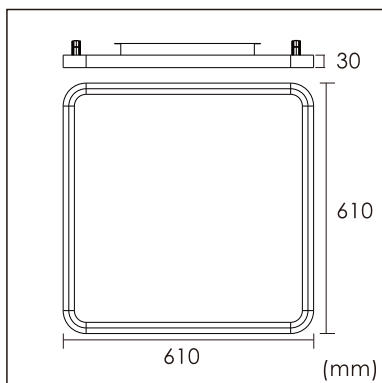

Odin-CR1

Surface mounted luminaires

23.012.34012

GENERAL

Ceiling
Surface
Silver
IP20
indirect 1300 lm
direct 4000 lm
total 5300 lm
Beam Angle $\uparrow 110^\circ/90^\circ\downarrow$
UGR<19

LED

4000K neutral white
CRI ≥ 80
L80(B10)50,000H
SDCM <3

PHYSICAL

length 610 mm
width 610 mm
height 30 mm
6.15 kg

ELECTRICAL

60W
100 lm/W
1-10V Dimming
AC200~240V

The data values for the luminous flux are initially subject to a tolerance of +/- 10%, those for the electrical connected load are initially subject to a tolerance of +/- 10%, and those for the colour temperature are initially subject to a tolerance of +/- 150 K. Product illustrations serve as examples and may differ from the original. No liability is assumed for typographical or printing errors. We reserve the right to make alterations in the interest of improving our products.