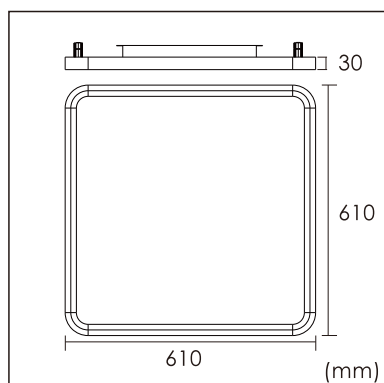

The data values for the luminous flux are initially subject to a tolerance of +/- 10%, those for the electrical connected load are initially subject to a tolerance of +/- 10%, and those for the colour temperature are initially subject to a tolerance of +/- 150 K. Product illustrations serve as examples and may differ from the original. No liability is assumed for typographical or printing errors. We reserve the right to make alterations in the interest of improving our products.