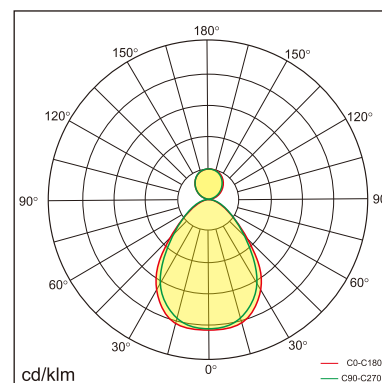

The data values for the luminous flux are initially subject to a tolerance of +/- 10%, those for the electrical connected load are initially subject to a tolerance of +/- 10%, and those for the colour temperature are initially subject to a tolerance of +/- 150 K. Product illustrations serve as examples and may differ from the original. No liability is assumed for typographical or printing errors. We reserve the right to make alterations in the interest of improving our products.