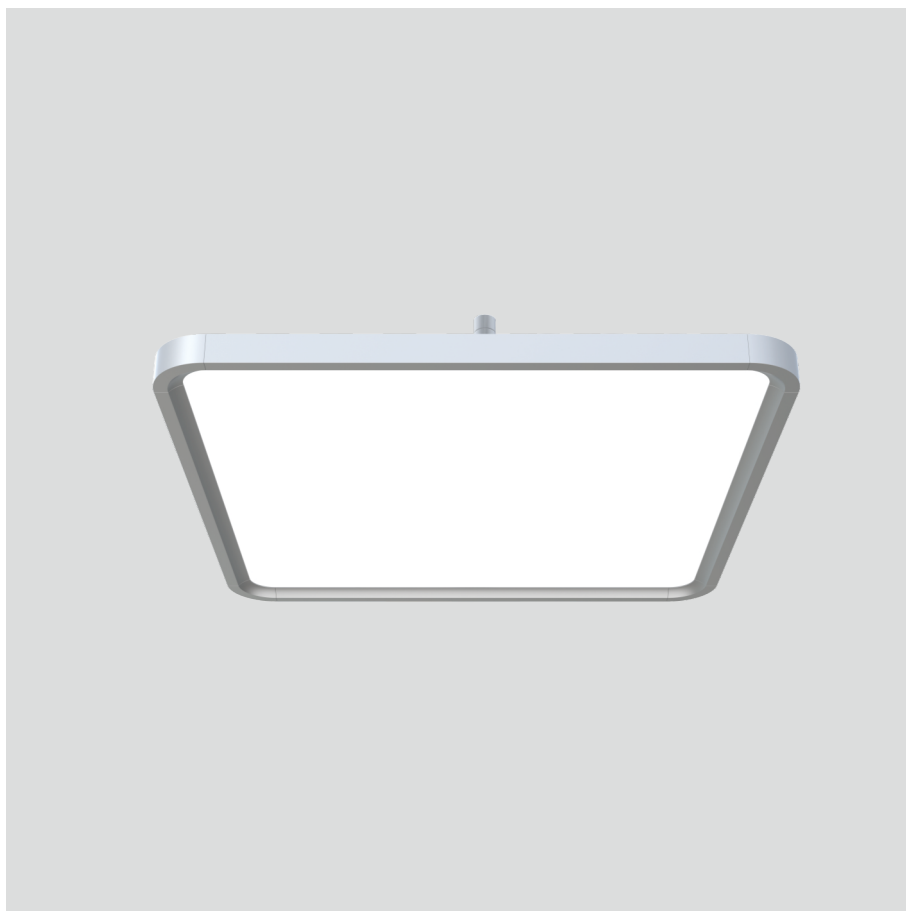

# Odin-CR1

Surface mounted luminaires

23.012.33011

## GENERAL

Ceiling  
Surface  
Silver  
IP20  
indirect 1300 lm  
direct 4000 lm  
total 5300 lm  
Beam Angle  $\uparrow$ 110°/90° $\downarrow$   
UGR<19

## PHYSICAL

length 610 mm  
width 610 mm  
height 30 mm  
6.15 kg