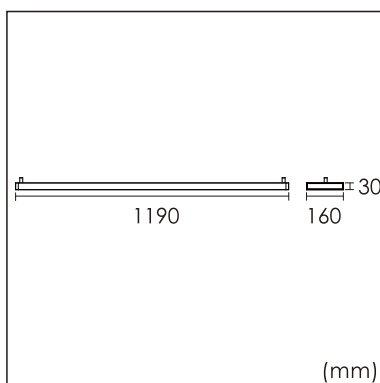

The data values for the luminous flux are initially subject to a tolerance of +/- 10%, those for the electrical connected load are initially subject to a tolerance of +/- 10%, and those for the colour temperature are initially subject to a tolerance of +/- 150 K. Product illustrations serve as examples and may differ from the original. No liability is assumed for typographical or printing errors. We reserve the right to make alterations in the interest of improving our products.