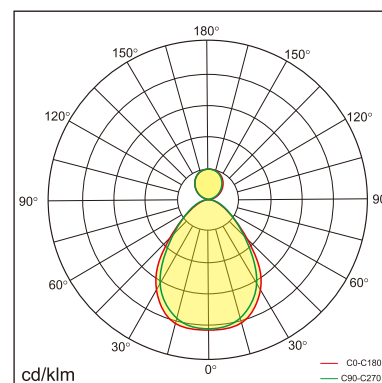

Odin-CS0

Surface mounted luminaires

23.013.14008

GENERAL

Ceiling
Surface
black
IP20
indirect 1200 lm
direct 4200 lm
total 5400 lm
Beam Angle $\uparrow 110^\circ/90^\circ\downarrow$
UGR<19

LED

4000K neutral white
CRI ≥ 80
L80(B10)50,000H
SDCM <3

PHYSICAL

length 1200 mm
width 260 mm
height 30 mm
5.85 kg

ELECTRICAL

60W
100 lm/W
1-10V Dimming
AC200~240V

The data values for the luminous flux are initially subject to a tolerance of +/- 10%, those for the electrical connected load are initially subject to a tolerance of +/- 10%, and those for the colour temperature are initially subject to a tolerance of +/- 150 K. Product illustrations serve as examples and may differ from the original. No liability is assumed for typographical or printing errors. We reserve the right to make alterations in the interest of improving our products.