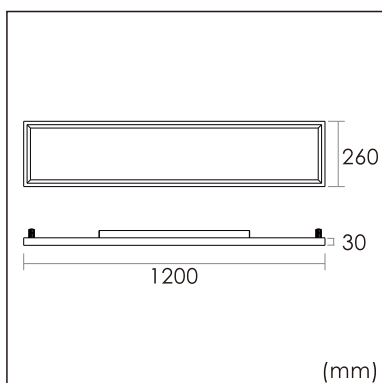

Odin-CS0

Surface mounted luminaires

23.013.14008

GENERAL

Ceiling
Surface
black
IP20
indirect 1200 lm
direct 4200 lm
total 5400 lm
Beam Angle $\uparrow 110^\circ/90^\circ\downarrow$
UGR<19

LED

4000K neutral white
CRI ≥ 80
L80(B10)50,000H
SDCM <3

PHYSICAL

length 1200 mm
width 260 mm
height 30 mm
5.85 kg

ELECTRICAL

60W
100 lm/W
1-10V Dimming
AC200~240V

The data values for the luminous flux are initially subject to a tolerance of +/- 10%, those for the electrical connected load are initially subject to a tolerance of +/- 10%, and those for the colour temperature are initially subject to a tolerance of +/- 150 K. Product illustrations serve as examples and may differ from the original. No liability is assumed for typographical or printing errors. We reserve the right to make alterations in the interest of improving our products.