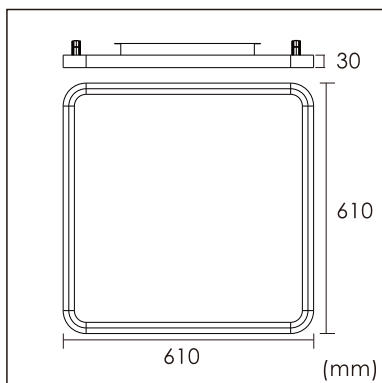

The data values for the luminous flux are initially subject to a tolerance of +/- 10%, those for the electrical connected load are initially subject to a tolerance of +/- 10%, and those for the colour temperature are initially subject to a tolerance of +/- 150 K. Product illustrations serve as examples and may differ from the original. No liability is assumed for typographical or printing errors. We reserve the right to make alterations in the interest of improving our products.