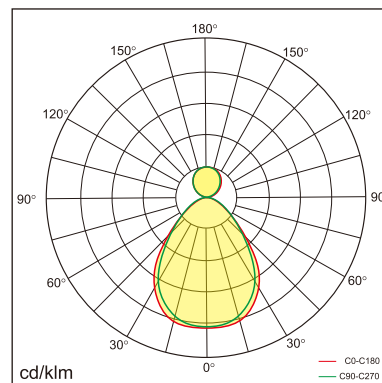

The data values for the luminous flux are initially subject to a tolerance of +/- 10%, those for the electrical connected load are initially subject to a tolerance of +/- 10%, and those for the colour temperature are initially subject to a tolerance of +/- 150 K. Product illustrations serve as examples and may differ from the original. No liability is assumed for typographical or printing errors. We reserve the right to make alterations in the interest of improving our products.