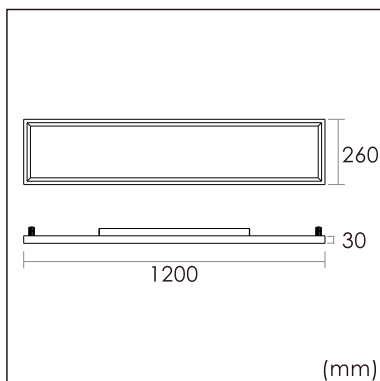

Odin-CS0

Surface mounted luminaires

23.013.23009

GENERAL

Ceiling
Surface
White
IP20
indirect 1200 lm
direct 4200 lm
total 5400 lm
Beam Angle \uparrow 110°/90° \downarrow
UGR<19

LED

3000K warm white
CRI \geq 80
L80(B10)50,000H
SDCM <3

PHYSICAL

length 1200 mm
width 260 mm
height 30 mm
5.85 kg

ELECTRICAL

60W
100 lm/W
1-10V Dimming
AC200~240V

The data values for the luminous flux are initially subject to a tolerance of +/- 10%, those for the electrical connected load are initially subject to a tolerance of +/- 10%, and those for the colour temperature are initially subject to a tolerance of +/- 150 K. Product illustrations serve as examples and may differ from the original. No liability is assumed for typographical or printing errors. We reserve the right to make alterations in the interest of improving our products.