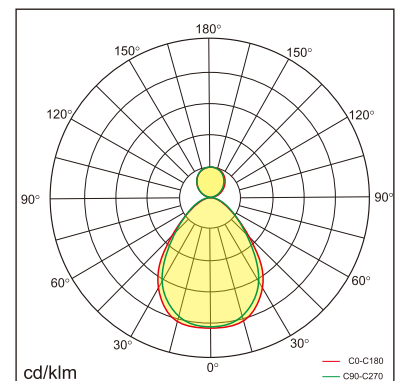

Odin-CS0

Surface mounted luminaires

23.013.23009

GENERAL

Ceiling
Surface
White
IP20
indirect 1200 lm
direct 4200 lm
total 5400 lm
Beam Angle \uparrow 110°/90° \downarrow
UGR<19

LED

3000K warm white
CRI \geq 80
L80(B10)50,000H
SDCM <3

PHYSICAL

length 1200 mm
width 260 mm
height 30 mm
5.85 kg

ELECTRICAL

60W
100 lm/W
1-10V Dimming
AC200~240V

The data values for the luminous flux are initially subject to a tolerance of +/- 10%, those for the electrical connected load are initially subject to a tolerance of +/- 10%, and those for the colour temperature are initially subject to a tolerance of +/- 150 K. Product illustrations serve as examples and may differ from the original. No liability is assumed for typographical or printing errors. We reserve the right to make alterations in the interest of improving our products.