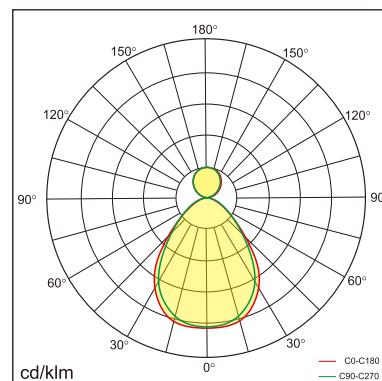

Odin-CS1

Surface mounted luminaires

23.014.13013

GENERAL

Ceiling
Surface
black
IP20
indirect 1300 lm
direct 4000 lm
total 5300 lm
Beam Angle $\uparrow 110^\circ/90^\circ\downarrow$
UGR<19

LED

3000K warm white
CRI ≥ 80
L80(B10)50,000H
SDCM <3

PHYSICAL

length 610 mm
width 610 mm
height 30 mm
5.85 kg

ELECTRICAL

60W
100 lm/W
DALI Dimming
AC200~240V

The data values for the luminous flux are initially subject to a tolerance of +/- 10%, those for the electrical connected load are initially subject to a tolerance of +/- 10%, and those for the colour temperature are initially subject to a tolerance of +/- 150 K. Product illustrations serve as examples and may differ from the original. No liability is assumed for typographical or printing errors. We reserve the right to make alterations in the interest of improving our products.