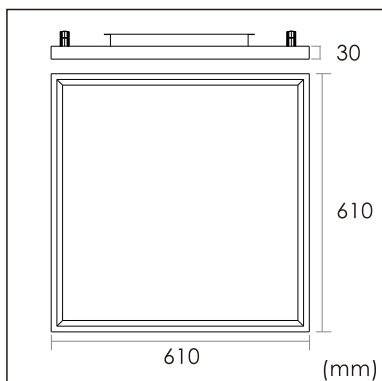

Odin-CS1

Surface mounted luminaires

23.014.13013

GENERAL

Ceiling
Surface
black
IP20
indirect 1300 lm
direct 4000 lm
total 5300 lm
Beam Angle $\uparrow 110^\circ/90^\circ\downarrow$
UGR<19

LED

3000K warm white
CRI ≥ 80
L80(B10)50,000H
SDCM <3

PHYSICAL

length 610 mm
width 610 mm
height 30 mm
5.85 kg

ELECTRICAL

60W
100 lm/W
DALI Dimming
AC200~240V

The data values for the luminous flux are initially subject to a tolerance of +/- 10%, those for the electrical connected load are initially subject to a tolerance of +/- 10%, and those for the colour temperature are initially subject to a tolerance of +/- 150 K. Product illustrations serve as examples and may differ from the original. No liability is assumed for typographical or printing errors. We reserve the right to make alterations in the interest of improving our products.