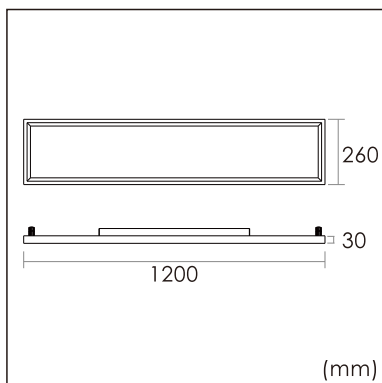

The data values for the luminous flux are initially subject to a tolerance of +/- 10%, those for the electrical connected load are initially subject to a tolerance of +/- 10%, and those for the colour temperature are initially subject to a tolerance of +/- 150 K. Product illustrations serve as examples and may differ from the original. No liability is assumed for typographical or printing errors. We reserve the right to make alterations in the interest of improving our products.