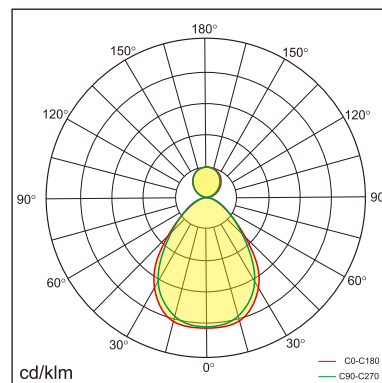

The data values for the luminous flux are initially subject to a tolerance of +/- 10%, those for the electrical connected load are initially subject to a tolerance of +/- 10%, and those for the colour temperature are initially subject to a tolerance of +/- 150 K. Product illustrations serve as examples and may differ from the original. No liability is assumed for typographical or printing errors. We reserve the right to make alterations in the interest of improving our products.