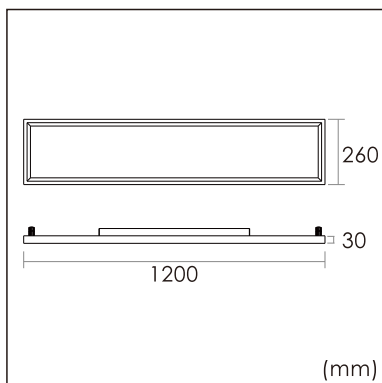

Odin-CS0

Surface mounted luminaires

23.013.24016

GENERAL

Ceiling
Surface
White
IP20
indirect 1200 lm
direct 4200 lm
total 5400 lm
Beam Angle \uparrow 110°/90° \downarrow
UGR<19

LED

4000K neutral white
CRI \geq 80
L80(B10)50,000H
SDCM <3

PHYSICAL

length 1200 mm
width 260 mm
height 30 mm
5.85 kg

ELECTRICAL

60W
100 lm/W
DALI Dimming
AC200~240V

The data values for the luminous flux are initially subject to a tolerance of +/- 10%, those for the electrical connected load are initially subject to a tolerance of +/- 10%, and those for the colour temperature are initially subject to a tolerance of +/- 150 K. Product illustrations serve as examples and may differ from the original. No liability is assumed for typographical or printing errors. We reserve the right to make alterations in the interest of improving our products.