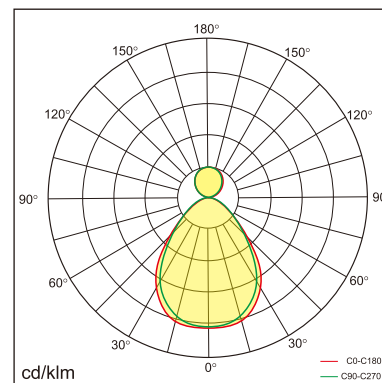

Odin-CS0

Surface mounted luminaires

23.013.24016

GENERAL

Ceiling
Surface
White
IP20
indirect 1200 lm
direct 4200 lm
total 5400 lm
Beam Angle \uparrow 110°/90° \downarrow
UGR<19

LED

4000K neutral white
CRI \geq 80
L80(B10)50,000H
SDCM <3

PHYSICAL

length 1200 mm
width 260 mm
height 30 mm
5.85 kg

ELECTRICAL

60W
100 lm/W
DALI Dimming
AC200~240V

The data values for the luminous flux are initially subject to a tolerance of +/- 10%, those for the electrical connected load are initially subject to a tolerance of +/- 10%, and those for the colour temperature are initially subject to a tolerance of +/- 150 K. Product illustrations serve as examples and may differ from the original. No liability is assumed for typographical or printing errors. We reserve the right to make alterations in the interest of improving our products.