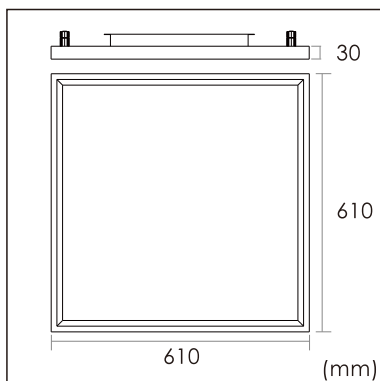

The data values for the luminous flux are initially subject to a tolerance of +/- 10%, those for the electrical connected load are initially subject to a tolerance of +/- 10%, and those for the colour temperature are initially subject to a tolerance of +/- 150 K. Product illustrations serve as examples and may differ from the original. No liability is assumed for typographical or printing errors. We reserve the right to make alterations in the interest of improving our products.