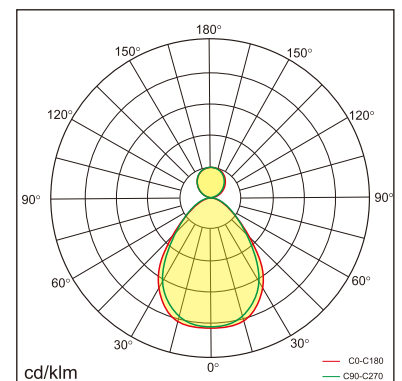

The data values for the luminous flux are initially subject to a tolerance of +/- 10%, those for the electrical connected load are initially subject to a tolerance of +/- 10%, and those for the colour temperature are initially subject to a tolerance of +/- 150 K. Product illustrations serve as examples and may differ from the original. No liability is assumed for typographical or printing errors. We reserve the right to make alterations in the interest of improving our products.