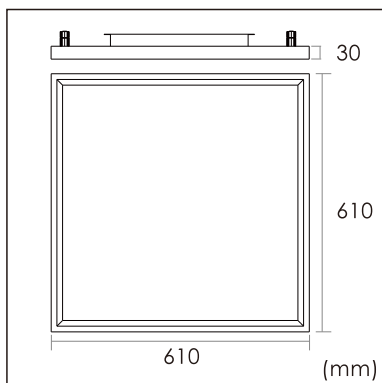

Odin-CS1

Surface mounted luminaires

23.014.33005

GENERAL

Ceiling
Surface
Silver
IP20
indirect 1300 lm
direct 4000 lm
total 5300 lm
Beam Angle $\uparrow 110^\circ/90^\circ \downarrow$
UGR<19

LED

3000K warm white
CRI ≥ 80
L80(B10)50,000H
SDCM <3

PHYSICAL

length 610 mm
width 610 mm
height 30 mm
5.85 kg

ELECTRICAL

60W
100 lm/W
No Dimming
AC200~240V

The data values for the luminous flux are initially subject to a tolerance of +/- 10%, those for the electrical connected load are initially subject to a tolerance of +/- 10%, and those for the colour temperature are initially subject to a tolerance of +/- 150 K. Product illustrations serve as examples and may differ from the original. No liability is assumed for typographical or printing errors. We reserve the right to make alterations in the interest of improving our products.