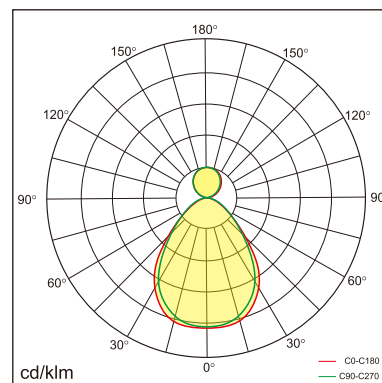

Odin-CS1

Surface mounted luminaires

23.014.33005

GENERAL

Ceiling
Surface
Silver
IP20
indirect 1300 lm
direct 4000 lm
total 5300 lm
Beam Angle $\uparrow 110^\circ/90^\circ \downarrow$
UGR<19

LED

3000K warm white
CRI ≥ 80
L80(B10)50,000H
SDCM <3

PHYSICAL

length 610 mm
width 610 mm
height 30 mm
5.85 kg

ELECTRICAL

60W
100 lm/W
No Dimming
AC200~240V

The data values for the luminous flux are initially subject to a tolerance of +/- 10%, those for the electrical connected load are initially subject to a tolerance of +/- 10%, and those for the colour temperature are initially subject to a tolerance of +/- 150 K. Product illustrations serve as examples and may differ from the original. No liability is assumed for typographical or printing errors. We reserve the right to make alterations in the interest of improving our products.