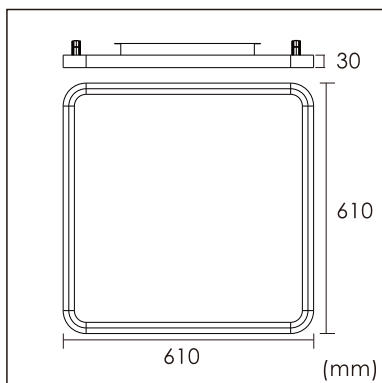

Odin-CR1

Surface mounted luminaires

23.012.14002

GENERAL

Ceiling
Surface
black
IP20
indirect 1300 lm
direct 4000 lm
total 5300 lm
Beam Angle $\uparrow 110^\circ/90^\circ\downarrow$
UGR<19

LED

4000K neutral white
CRI ≥ 80
L80(B10)50,000H
SDCM <3

PHYSICAL

length 610 mm
width 610 mm
height 30 mm
6.15 kg

ELECTRICAL

60W
100 lm/W
No Dimming
AC200~240V

The data values for the luminous flux are initially subject to a tolerance of +/- 10%, those for the electrical connected load are initially subject to a tolerance of +/- 10%, and those for the colour temperature are initially subject to a tolerance of +/- 150 K. Product illustrations serve as examples and may differ from the original. No liability is assumed for typographical or printing errors. We reserve the right to make alterations in the interest of improving our products.