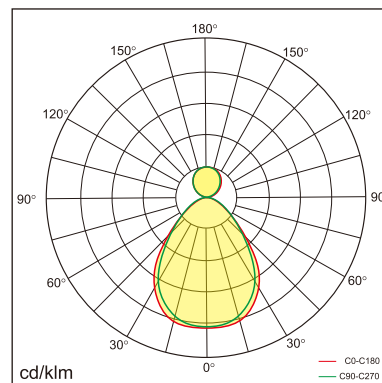

Odin-CR1

Surface mounted luminaires

23.012.14002

GENERAL

Ceiling
Surface
black
IP20
indirect 1300 lm
direct 4000 lm
total 5300 lm
Beam Angle $\uparrow 110^\circ/90^\circ\downarrow$
UGR<19

LED

4000K neutral white
CRI ≥ 80
L80(B10)50,000H
SDCM <3

PHYSICAL

length 610 mm
width 610 mm
height 30 mm
6.15 kg

ELECTRICAL

60W
100 lm/W
No Dimming
AC200~240V

The data values for the luminous flux are initially subject to a tolerance of +/- 10%, those for the electrical connected load are initially subject to a tolerance of +/- 10%, and those for the colour temperature are initially subject to a tolerance of +/- 150 K. Product illustrations serve as examples and may differ from the original. No liability is assumed for typographical or printing errors. We reserve the right to make alterations in the interest of improving our products.