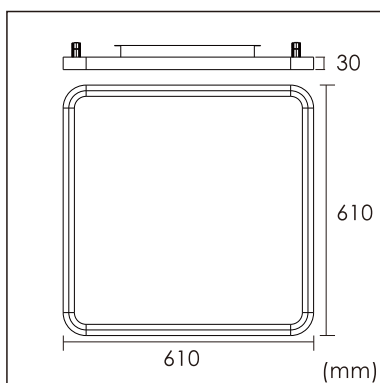

Odin-CR1

Surface mounted luminaires

23.012.24016

GENERAL

Ceiling
Surface
White
IP20
indirect 1300 lm
direct 4000 lm
total 5300 lm
Beam Angle $\uparrow 110^\circ/90^\circ \downarrow$
UGR<19

LED

4000K neutral white
CRI ≥ 80
L80(B10)50,000H
SDCM <3

PHYSICAL

length 610 mm
width 610 mm
height 30 mm
6.15 kg

ELECTRICAL

60W
100 lm/W
DALI Dimming
AC200~240V

The data values for the luminous flux are initially subject to a tolerance of +/- 10%, those for the electrical connected load are initially subject to a tolerance of +/- 10%, and those for the colour temperature are initially subject to a tolerance of +/- 150 K. Product illustrations serve as examples and may differ from the original. No liability is assumed for typographical or printing errors. We reserve the right to make alterations in the interest of improving our products.