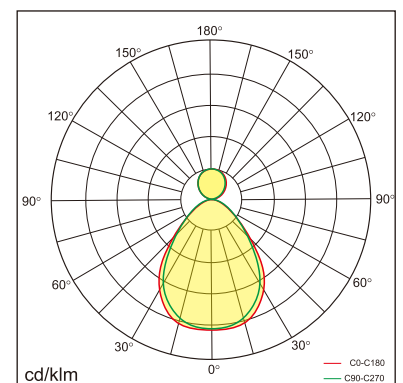

Odin-CR1

Surface mounted luminaires

23.012.24016

GENERAL

Ceiling
Surface
White
IP20
indirect 1300 lm
direct 4000 lm
total 5300 lm
Beam Angle $\uparrow 110^\circ/90^\circ \downarrow$
UGR<19

LED

4000K neutral white
CRI ≥ 80
L80(B10)50,000H
SDCM <3

PHYSICAL

length 610 mm
width 610 mm
height 30 mm
6.15 kg

ELECTRICAL

60W
100 lm/W
DALI Dimming
AC200~240V

The data values for the luminous flux are initially subject to a tolerance of +/- 10%, those for the electrical connected load are initially subject to a tolerance of +/- 10%, and those for the colour temperature are initially subject to a tolerance of +/- 150 K. Product illustrations serve as examples and may differ from the original. No liability is assumed for typographical or printing errors. We reserve the right to make alterations in the interest of improving our products.