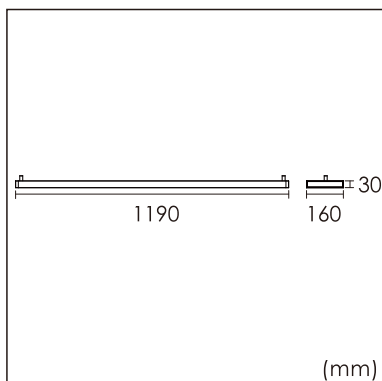

The data values for the luminous flux are initially subject to a tolerance of +/- 10%, those for the electrical connected load are initially subject to a tolerance of +/- 10%, and those for the colour temperature are initially subject to a tolerance of +/- 150 K. Product illustrations serve as examples and may differ from the original. No liability is assumed for typographical or printing errors. We reserve the right to make alterations in the interest of improving our products.