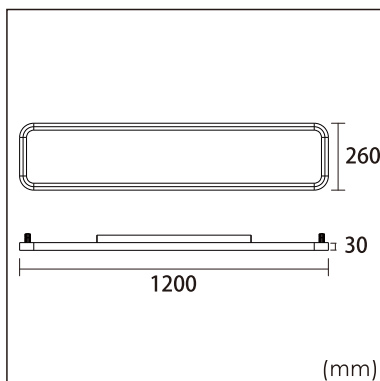

The data values for the luminous flux are initially subject to a tolerance of +/- 10%, those for the electrical connected load are initially subject to a tolerance of +/- 10%, and those for the colour temperature are initially subject to a tolerance of +/- 150 K. Product illustrations serve as examples and may differ from the original. No liability is assumed for typographical or printing errors. We reserve the right to make alterations in the interest of improving our products.