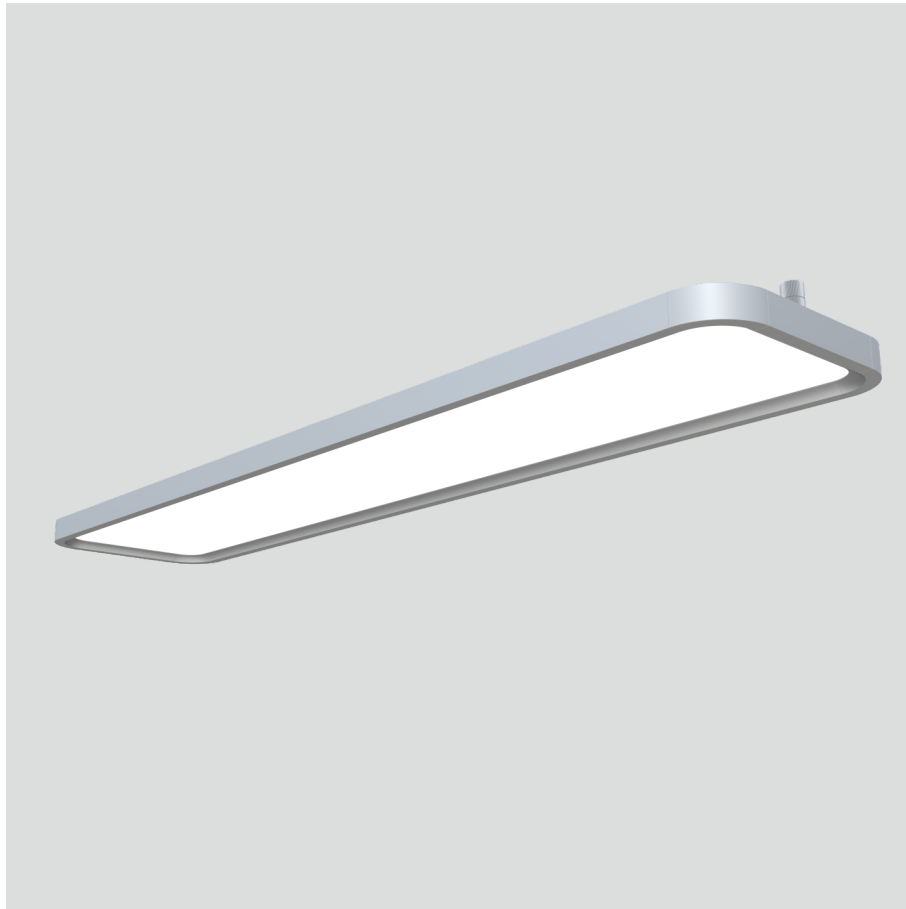

# Odin-CR0

Surface mounted luminaires

23.011.34012

## GENERAL

Ceiling  
Surface  
Silver  
IP20  
indirect 1200 lm  
direct 4200 lm  
total 5400 lm  
Beam Angle  $\uparrow 110^\circ/90^\circ \downarrow$   
UGR<19

## PHYSICAL

length 1200 mm  
width 260 mm  
height 30 mm  
6.15 kg