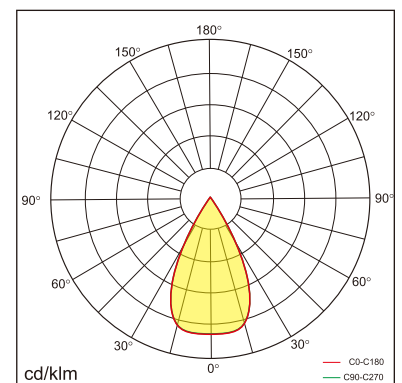

The data values for the luminous flux are initially subject to a tolerance of +/- 10%, those for the electrical connected load are initially subject to a tolerance of +/- 10%, and those for the colour temperature are initially subject to a tolerance of +/- 150 K. Product illustrations serve as examples and may differ from the original. No liability is assumed for typographical or printing errors. We reserve the right to make alterations in the interest of improving our products.