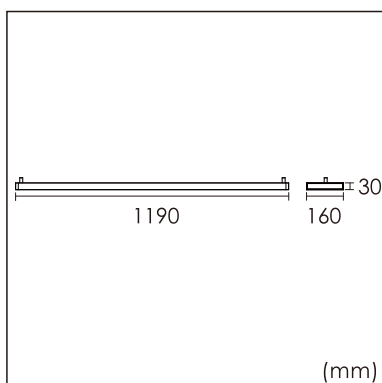

The data values for the luminous flux are initially subject to a tolerance of +/- 10%, those for the electrical connected load are initially subject to a tolerance of +/- 10%, and those for the colour temperature are initially subject to a tolerance of +/- 150 K. Product illustrations serve as examples and may differ from the original. No liability is assumed for typographical or printing errors. We reserve the right to make alterations in the interest of improving our products.