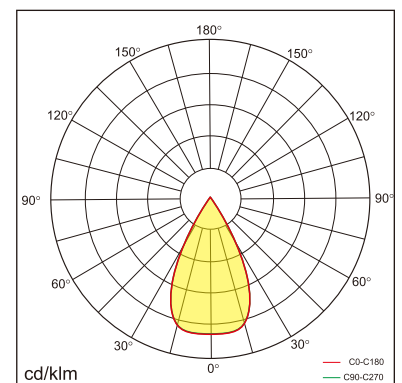

Freyr-C1

Surface mounted luminaires

23.009.24010

GENERAL

Ceiling
Surface
White
IP20
4500 lm
Beam Angle 50°
UGR<10

LED

4000K neutral white
CRI ≥ 80
L80(B10)50,000H
SDCM <3

PHYSICAL

length 1190 mm
width 160 mm
height 30 mm
3.6 kg

ELECTRICAL

40W
110 lm/W
1-10V Dimming
AC200~240V

The data values for the luminous flux are initially subject to a tolerance of +/- 10%, those for the electrical connected load are initially subject to a tolerance of +/- 10%, and those for the colour temperature are initially subject to a tolerance of +/- 150 K. Product illustrations serve as examples and may differ from the original. No liability is assumed for typographical or printing errors. We reserve the right to make alterations in the interest of improving our products.