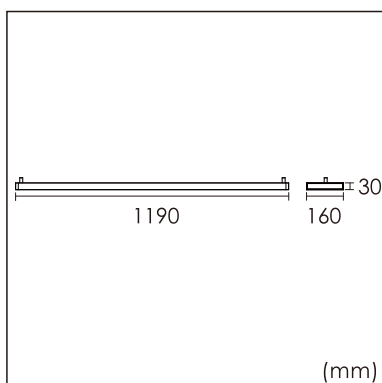

Freyr-C1

Surface mounted luminaires

23.009.24010

GENERAL

Ceiling
Surface
White
IP20
4500 lm
Beam Angle 50°
UGR<10

LED

4000K neutral white
CRI ≥ 80
L80(B10)50,000H
SDCM <3

PHYSICAL

length 1190 mm
width 160 mm
height 30 mm
3.6 kg

ELECTRICAL

40W
110 lm/W
1-10V Dimming
AC200~240V

The data values for the luminous flux are initially subject to a tolerance of +/- 10%, those for the electrical connected load are initially subject to a tolerance of +/- 10%, and those for the colour temperature are initially subject to a tolerance of +/- 150 K. Product illustrations serve as examples and may differ from the original. No liability is assumed for typographical or printing errors. We reserve the right to make alterations in the interest of improving our products.